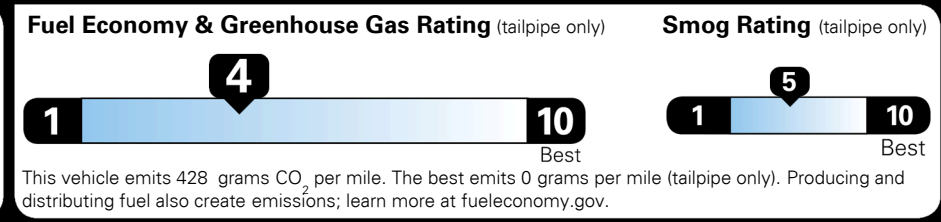

EPA DOT Fuel Economy and Environment

Gasoline Vehicle

Fuel Economy
21 MPG combined city/hwy
19 MPG city
24 MPG highway
SMALL SUVs range from 18 to 37 MPG. The best vehicle rates 136 MPGe.
4.8 gallons per 100 miles

You spend $2,000 more in fuel costs over 5 years compared to the average new vehicle.

Annual fuel cost $1,800