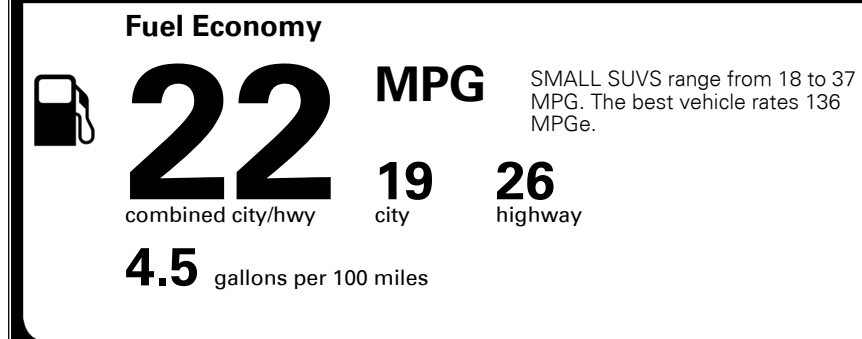

Included \$2,500.00
 Included \$50.00
 Included \$150.00
 Included \$240.00

MSRP INCLUDING OPTIONS \$ 42,930.00
 INLAND FREIGHT AND HANDLING \$ 1,045.00
TOTAL MANUFACTURER'S SUGGESTED RETAIL PRICE ▶ \$ 43,975.00

TOTAL ADDITIONAL WEIGHT: 21.0

EPA DOT Fuel Economy and Environment

Gasoline Vehicle

You spend \$1,750 more in fuel costs over 5 years compared to the average new vehicle.

Annual fuel cost \$1,750

Actual results will vary for many reasons, including driving conditions and how you drive and maintain your vehicle. The average new vehicle gets 27 MPG and costs \$7,000 to fuel over 5 years. Cost estimates are based on 15,000 miles per year at \$ 2.55 per gallon. MPGe is miles per gasoline gallon equivalent. Vehicle emissions are a significant cause of climate change and smog.