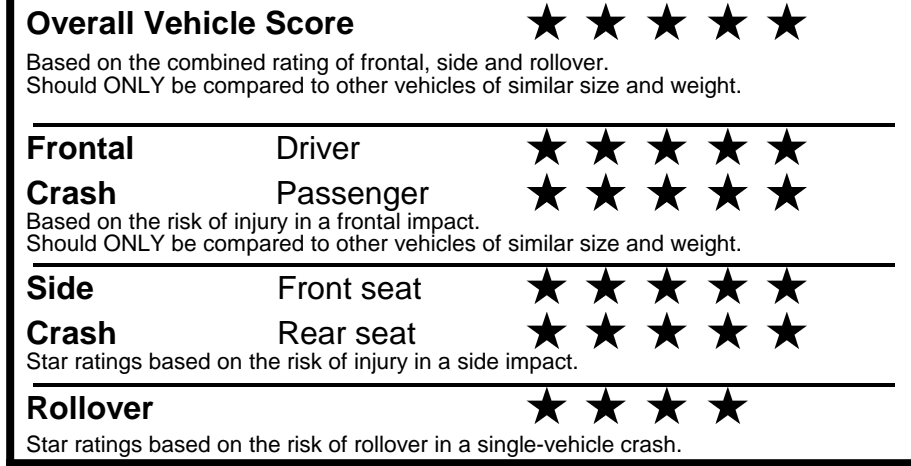

fueleconomy.gov
 Calculate personalized estimates and compare vehicles

Smartphone QR Code

GOVERNMENT 5-STAR SAFETY RATINGS

Star ratings range from 1 to 5 stars (★★★★★) with 5 being the highest.
 Source: National Highway Traffic Safety Administration (NHTSA).
www.safercar.gov or 1-888-327-4236