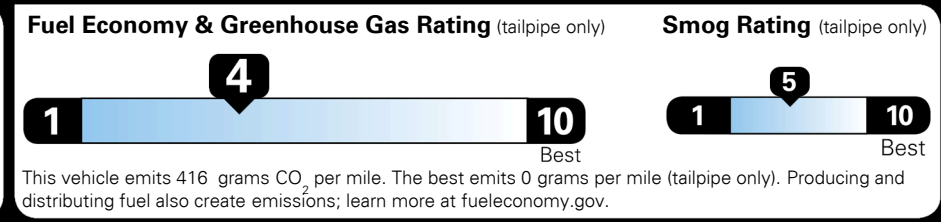

TOTAL ADDITIONAL WEIGHT: 21.0

EPA DOT Fuel Economy and Environment

Gasoline Vehicle

You spend \$1,750 more in fuel costs over 5 years compared to the average new vehicle.

Annual fuel cost \$1,750

Actual results will vary for many reasons, including driving conditions and how you drive and maintain your vehicle. The average new vehicle gets 27 MPG and costs \$7,000 to fuel over 5 years. Cost estimates are based on 15,000 miles per year at \$ 2.55 per gallon. MPGe is miles per gasoline gallon equivalent. Vehicle emissions are a significant cause of climate change and smog.