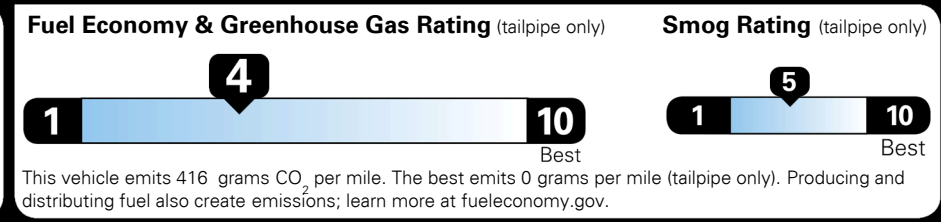

EPA DOT Fuel Economy and Environment

Gasoline Vehicle

Fuel Economy

22 MPG
combined city/hwy

19 MPG
city

26 MPG
highway

4.5 gallons per 100 miles

SMALL SUVs range from 18 to 37 MPG. The best vehicle rates 136 MPGe.

You spend $1,750 more in fuel costs over 5 years
compared to the average new vehicle.

Annual fuel cost $1,750