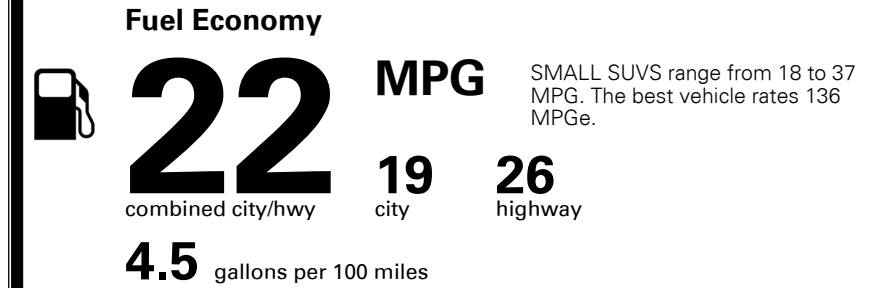

\$ 45,130.00

INLAND FREIGHT AND HANDLING

\$ 1,045.00

TOTAL MANUFACTURER'S SUGGESTED RETAIL PRICE ▶

\$ 46,175.00

TOTAL ADDITIONAL WEIGHT: 21.0

EPA DOT Fuel Economy and Environment

Gasoline Vehicle