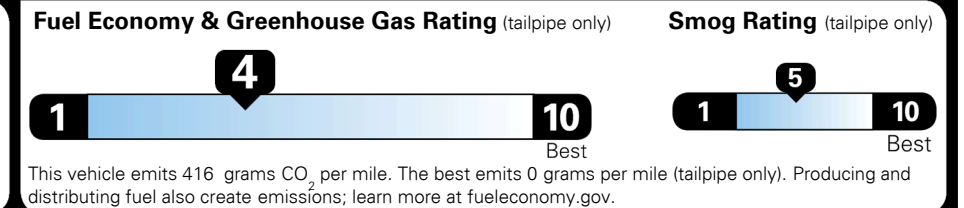

Actual results will vary for many reasons, including driving conditions and how you drive and maintain your vehicle. The average new vehicle gets 27 MPG and costs $7,000 to fuel over 5 years. Cost estimates are based on 15,000 miles per year at $ 2.55 per gallon. MPGe is miles per gasoline gallon equivalent. Vehicle emissions are a significant cause of climate change and smog.

fueleconomy.gov

Calculate personalized estimates and compare vehicles

GOVERNMENT 5-STAR SAFETY RATINGS

Overall Vehicle Score ★ ★ ★ ★ ★

Based on the combined rating of frontal, side and rollover. Should ONLY be compared to other vehicles of similar size and weight.

Frontal	Driver	★ ★ ★ ★ ★
Crash	Passenger	★ ★ ★ ★ ★
Side	Front seat	★ ★ ★ ★ ★
Crash	Rear seat	★ ★ ★ ★ ★
Rollover		★ ★ ★ ★ ★

Star ratings based on the risk of injury in a frontal impact. Should ONLY be compared to other vehicles of similar size and weight.

Star ratings based on the risk of injury in a side impact.

Star ratings based on the risk of rollover in a single-vehicle crash.

Star ratings range from 1 to 5 stars (★★★★★) with 5 being the highest. Source: National Highway Traffic Safety Administration (NHTSA). www.safercar.gov or 1-888-327-4236

Manufacturer's suggested retail price includes Manufacturer's recommended pre-delivery service. License and title fees, state and local taxes and other dealer installed options and accessories are not included in the manufacturer's suggested retail price.

PARTS CONTENT INFORMATION

FOR VEHICLES IN THIS CAR LINE U.S./CANADIAN PARTS CONTENT: 47 %

MAJOR SOURCES OF FOREIGN PARTS: KOREA: 53%

NOTE: PARTS CONTENT DOES NOT INCLUDE FINAL ASSEMBLY, DISTRIBUTION, OR OTHER NON-PARTS COSTS.

FOR THIS VEHICLE FINAL ASSEMBLY POINT: WEST POINT, GA, USA

COUNTRY OF ORIGIN

ENGINE: KOREA
TRANSMISSION: KOREA