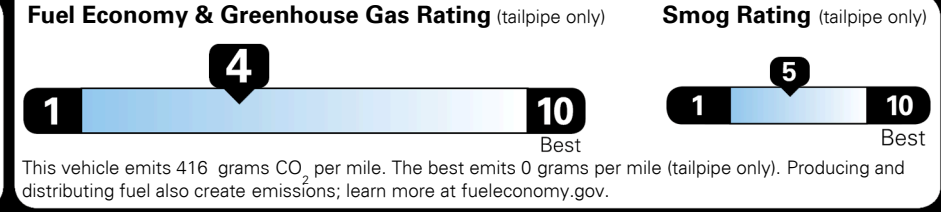

EPA DOT Fuel Economy and Environment

Gasoline Vehicle

Fuel Economy
22 MPG combined city/hwy
19 MPG city
26 MPG highway
4.5 gallons per 100 miles
SMALL SUVs range from 18 to 37 MPG. The best vehicle rates 136 MPGe.

You spend $1,750 more in fuel costs over 5 years
compared to the average new vehicle.

Annual fuel cost $1,750