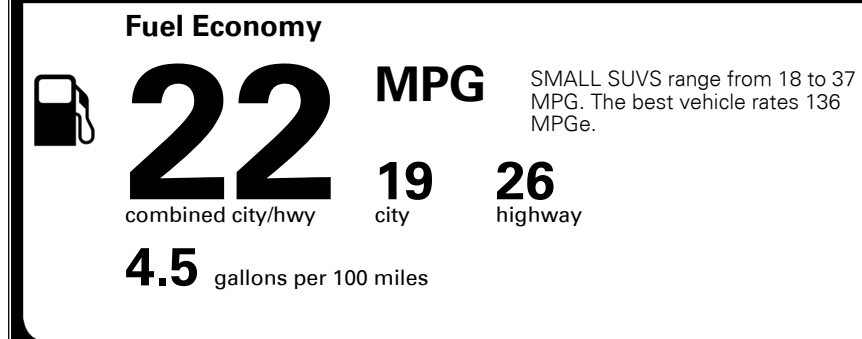

Included \$2,500.00
 Included \$50.00
 Included \$115.00
 Included \$95.00

MSRP INCLUDING OPTIONS \$ 42,750.00
 INLAND FREIGHT AND HANDLING \$ 990.00
TOTAL MANUFACTURER'S SUGGESTED RETAIL PRICE ▶ \$ 43,740.00

TOTAL ADDITIONAL WEIGHT: 13.9

EPA DOT Fuel Economy and Environment

Gasoline Vehicle

You spend \$1,750 more in fuel costs over 5 years compared to the average new vehicle.

Annual fuel cost \$1,750

Actual results will vary for many reasons, including driving conditions and how you drive and maintain your vehicle. The average new vehicle gets 27 MPG and costs \$7,000 to fuel over 5 years. Cost estimates are based on 15,000 miles per year at \$ 2.55 per gallon. MPGe is miles per gasoline gallon equivalent. Vehicle emissions are a significant cause of climate change and smog.