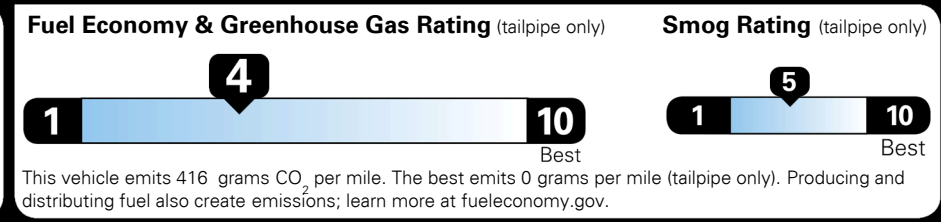

TOTAL ADDITIONAL WEIGHT: 13.9

EPA DOT Fuel Economy and Environment

Gasoline Vehicle

You spend \$1,750 more in fuel costs over 5 years compared to the average new vehicle.

Annual fuel cost \$1,750

Actual results will vary for many reasons, including driving conditions and how you drive and maintain your vehicle. The average new vehicle gets 27 MPG and costs \$7,000 to fuel over 5 years. Cost estimates are based on 15,000 miles per year at \$ 2.55 per gallon. MPGe is miles per gasoline gallon equivalent. Vehicle emissions are a significant cause of climate change and smog.