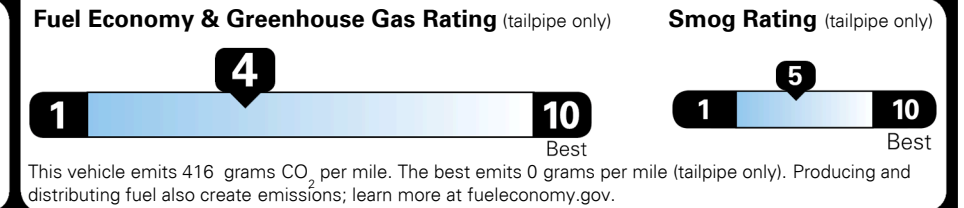

Actual results will vary for many reasons, including driving conditions and how you drive and maintain your vehicle. The average new vehicle gets 27 MPG and costs $7,000 to fuel over 5 years. Cost estimates are based on 15,000 miles per year at $ 2.55 per gallon. MPGe is miles per gasoline gallon equivalent. Vehicle emissions are a significant cause of climate change and smog.

fueleconomy.gov

Calculate personalized estimates and compare vehicles

GOVERNMENT 5-STAR SAFETY RATINGS

Overall Vehicle Score		★★★★★
Based on the combined rating of frontal, side and rollover. Should ONLY be compared to other vehicles of similar size and weight.		
Frontal Crash	Driver	★★★★★
	Passenger	★★★★★
Based on the risk of injury in a frontal impact. Should ONLY be compared to other vehicles of similar size and weight.		
Side Crash	Front seat	★★★★★
	Rear seat	★★★★★
Star ratings based on the risk of injury in a side impact.		
Rollover		★★★★★
Star ratings based on the risk of rollover in a single-vehicle crash.		

Star ratings range from 1 to 5 stars (★★★★★) with 5 being the highest. Source: National Highway Traffic Safety Administration (NHTSA). www.safercar.gov or 1-888-327-4236

Manufacturer's suggested retail price includes Manufacturer's recommended pre-delivery service. License and title fees, state and local taxes and other dealer installed options and accessories are not included in the manufacturer's suggested retail price.

PARTS CONTENT INFORMATION

FOR VEHICLES IN THIS CAR LINE U.S./CANADIAN PARTS CONTENT: 47 %

MAJOR SOURCES OF FOREIGN PARTS: KOREA: 53%

NOTE: PARTS CONTENT DOES NOT INCLUDE FINAL ASSEMBLY, DISTRIBUTION, OR OTHER NON-PARTS COSTS.

FOR THIS VEHICLE FINAL ASSEMBLY POINT: WEST POINT, GA, USA

COUNTRY OF ORIGIN

ENGINE: KOREA
TRANSMISSION: KOREA