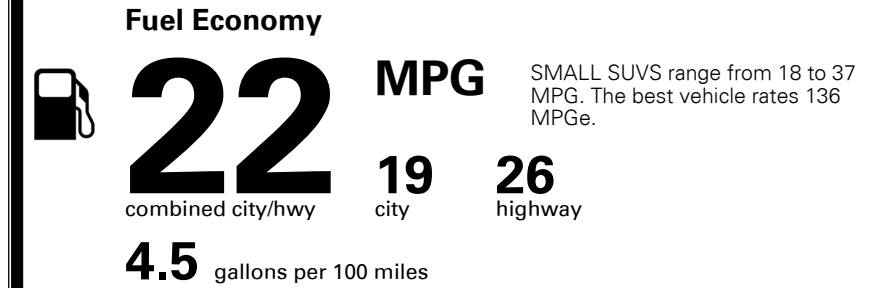

\$ 44,805.00

INLAND FREIGHT AND HANDLING

\$ 990.00

TOTAL MANUFACTURER'S SUGGESTED RETAIL PRICE ▶

\$ 45,795.00

TOTAL ADDITIONAL WEIGHT: 13.1

EPA DOT Fuel Economy and Environment

Gasoline Vehicle