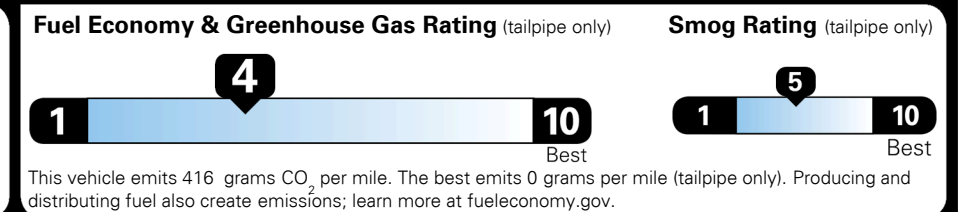

EPA DOT Fuel Economy and Environment

Gasoline Vehicle

Fuel Economy
22 MPG
combined city/hwy
19 city
26 highway
4.5 gallons per 100 miles

SMALL SUVs range from 18 to 37 MPG. The best vehicle rates 136 MPGe.

You spend $1,750 more in fuel costs over 5 years
compared to the average new vehicle.

Annual fuel cost $1,750