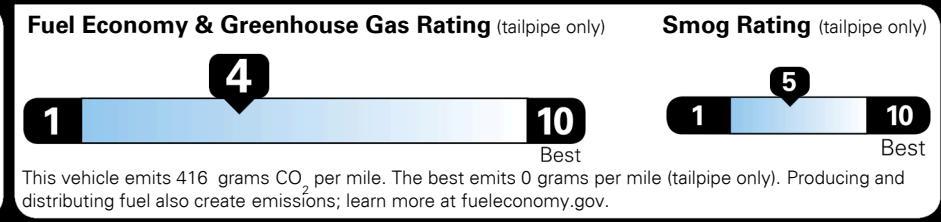

EPA DOT Fuel Economy and Environment

Gasoline Vehicle

Fuel Economy

22 MPG SMALL SUVs range from 18 to 37 MPG. The best vehicle rates 136 MPGe.
combined city/hwy
19 city
26 highway
4.5 gallons per 100 miles

You spend $1,750 more in fuel costs over 5 years compared to the average new vehicle.

Annual fuel cost $1,750