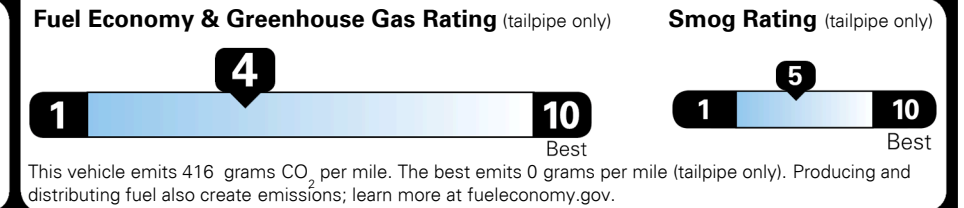

You spend $1,750 more in fuel costs over 5 years
compared to the average new vehicle.

Annual fuel cost $1,750

Actual results will vary for many reasons, including driving conditions and how you drive and maintain your vehicle. The average new vehicle gets 27 MPG and costs $7,000 to fuel over 5 years. Cost estimates are based on 15,000 miles per year at $ 2.55 per gallon. MPGe is miles per gasoline gallon equivalent. Vehicle emissions are a significant cause of climate change and smog.

fueleconomy.gov

Calculate personalized estimates and compare vehicles

GOVERNMENT 5-STAR SAFETY RATINGS

Overall Vehicle Score ★ ★ ★ ★ ★
Based on the combined rating of frontal, side and rollover. Should ONLY be compared to other vehicles of similar size and weight.

Frontal	Driver	★ ★ ★ ★ ★
Crash	Passenger	★ ★ ★ ★ ★
Side	Front seat	★ ★ ★ ★ ★
Crash	Rear seat	★ ★ ★ ★ ★
Rollover		★ ★ ★ ★ ★

Star ratings based on the risk of injury in a frontal impact. Should ONLY be compared to other vehicles of similar size and weight.
Star ratings based on the risk of injury in a side impact.
Star ratings based on the risk of rollover in a single-vehicle crash.

Star ratings range from 1 to 5 stars (★★★★★) with 5 being the highest.
Source: National Highway Traffic Safety Administration (NHTSA).
www.safercar.gov or 1-888-327-4236

Manufacturer's suggested retail price includes Manufacturer's recommended pre-delivery service. License and title fees, state and local taxes and other dealer installed options and accessories are not included in the manufacturer's suggested retail price.

PARTS CONTENT INFORMATION

FOR VEHICLES IN THIS CAR LINE U.S./CANADIAN PARTS CONTENT: 47 %

MAJOR SOURCES OF FOREIGN PARTS: KOREA: 53%

NOTE: PARTS CONTENT DOES NOT INCLUDE FINAL ASSEMBLY, DISTRIBUTION, OR OTHER NON-PARTS COSTS.

FOR THIS VEHICLE FINAL ASSEMBLY POINT: WEST POINT, GA, USA

COUNTRY OF ORIGIN

ENGINE: KOREA
TRANSMISSION: KOREA

TOTAL ADDITIONAL WEIGHT: 9.6