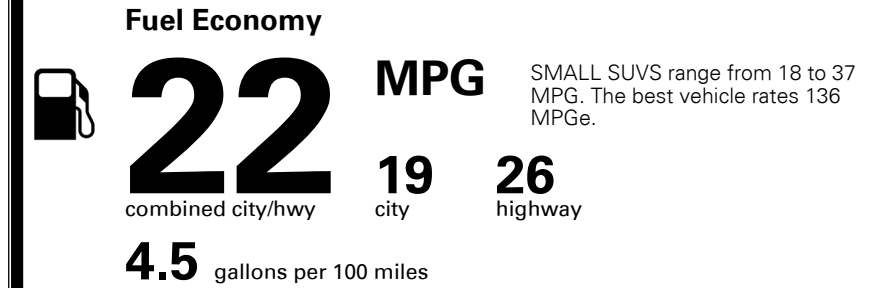

\$ 990.00

TOTAL MANUFACTURER'S SUGGESTED RETAIL PRICE ▶

\$ 45,825.00

EPA DOT Fuel Economy and Environment

Gasoline Vehicle

You spend \$1,750 more in fuel costs over 5 years
 compared to the average new vehicle.