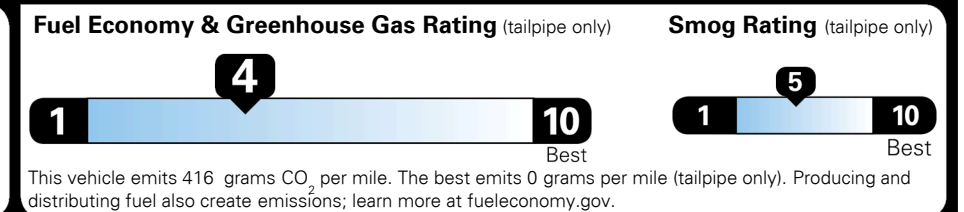

EPA DOT Fuel Economy and Environment

Gasoline Vehicle

Fuel Economy
22 MPG
combined city/hwy
19 city
26 highway
4.5 gallons per 100 miles
SMALL SUVs range from 18 to 37 MPG. The best vehicle rates 136 MPGe.

You spend $1,750 more in fuel costs over 5 years
compared to the average new vehicle.

Annual fuel cost $1,750