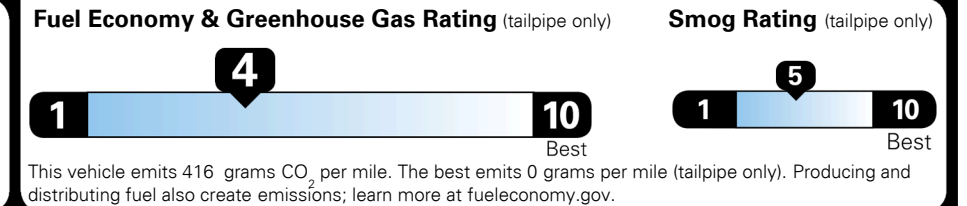

Actual results will vary for many reasons, including driving conditions and how you drive and maintain your vehicle. The average new vehicle gets 27 MPG and costs $7,000 to fuel over 5 years. Cost estimates are based on 15,000 miles per year at $ 2.55 per gallon. MPGe is miles per gasoline gallon equivalent. Vehicle emissions are a significant cause of climate change and smog.

fueleconomy.gov

Calculate personalized estimates and compare vehicles

GOVERNMENT 5-STAR SAFETY RATINGS

Overall Vehicle Score ★★★★★

Based on the combined rating of frontal, side and rollover. Should ONLY be compared to other vehicles of similar size and weight.

Frontal Crash Driver Passenger ★★★★★

Based on the risk of injury in a frontal impact. Should ONLY be compared to other vehicles of similar size and weight.

Side Crash Front seat Rear seat ★★★★★

Star ratings based on the risk of injury in a side impact.

Rollover ★★★★★

Star ratings based on the risk of rollover in a single-vehicle crash.

Star ratings range from 1 to 5 stars (★★★★★) with 5 being the highest.

Source: National Highway Traffic Safety Administration (NHTSA).

www.safercar.gov or 1-888-327-4236

Manufacturer's suggested retail price includes Manufacturer's recommended pre-delivery service. License and title fees, state and local taxes and other dealer installed options and accessories are not included in the manufacturer's suggested retail price.

PARTS CONTENT INFORMATION

FOR VEHICLES IN THIS CAR LINE U.S./CANADIAN PARTS CONTENT: 47 %

MAJOR SOURCES OF FOREIGN PARTS: KOREA: 53%

NOTE: PARTS CONTENT DOES NOT INCLUDE FINAL ASSEMBLY, DISTRIBUTION, OR OTHER NON-PARTS COSTS.

FOR THIS VEHICLE FINAL ASSEMBLY POINT: WEST POINT, GA, USA

COUNTRY OF ORIGIN

ENGINE: KOREA

TRANSMISSION: KOREA