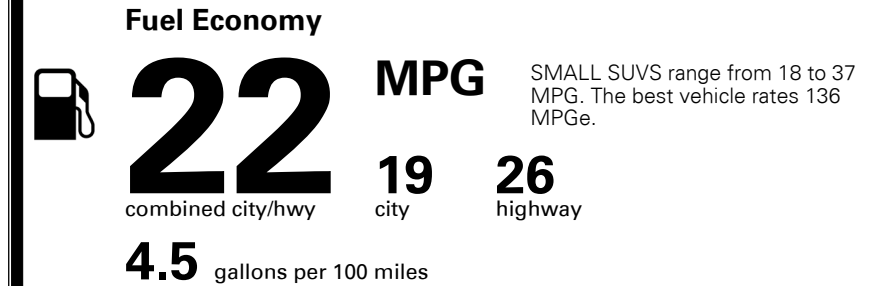

\$ 44,805.00

INLAND FREIGHT AND HANDLING

\$ 990.00

TOTAL MANUFACTURER'S SUGGESTED RETAIL PRICE ▶

\$ 45,795.00

TOTAL ADDITIONAL WEIGHT: 13.1

EPA DOT Fuel Economy and Environment

Gasoline Vehicle