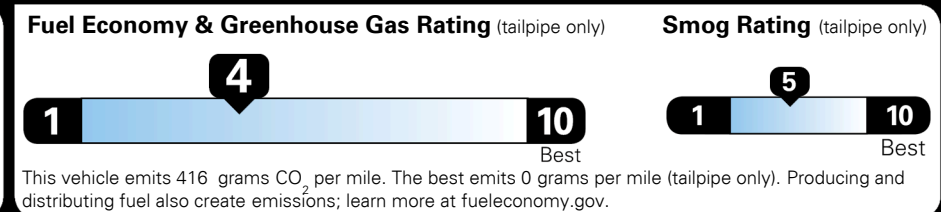

Included
 Included
 \$150.00
 \$95.00
 \$55.00

MSRP INCLUDING OPTIONS \$ 40,290.00

INLAND FREIGHT AND HANDLING \$ 990.00

TOTAL MANUFACTURER'S SUGGESTED RETAIL PRICE ▶ \$ 41,280.00

TOTAL ADDITIONAL WEIGHT: 20.0

EPA DOT Fuel Economy and Environment

Gasoline Vehicle

You spend \$1,750 more in fuel costs over 5 years
 compared to the average new vehicle.

Annual fuel cost \$1,750

Actual results will vary for many reasons, including driving conditions and how you drive and maintain your vehicle. The average new vehicle gets 27 MPG and costs \$7,000 to fuel over 5 years. Cost estimates are based on 15,000 miles per year at \$ 2.55 per gallon. MPGe is miles per gasoline gallon equivalent. Vehicle emissions are a significant cause of climate change and smog.