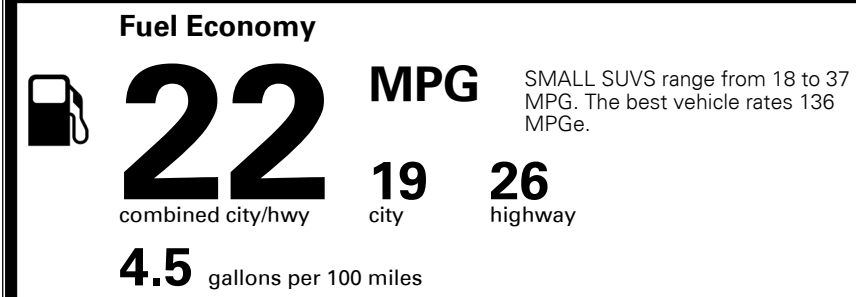

Included
 Included
 \$150.00
 \$95.00
 \$55.00

MSRP INCLUDING OPTIONS \$ 40,290.00

INLAND FREIGHT AND HANDLING \$ 990.00

TOTAL MANUFACTURER'S SUGGESTED RETAIL PRICE ▶ \$ 41,280.00

TOTAL ADDITIONAL WEIGHT: 20.0

EPA DOT Fuel Economy and Environment

Gasoline Vehicle

You spend \$1,750 more in fuel costs over 5 years
 compared to the average new vehicle.

Annual fuel cost \$1,750

Actual results will vary for many reasons, including driving conditions and how you drive and maintain your vehicle. The average new vehicle gets 27 MPG and costs \$7,000 to fuel over 5 years. Cost estimates are based on 15,000 miles per year at \$ 2.55 per gallon. MPGe is miles per gasoline gallon equivalent. Vehicle emissions are a significant cause of climate change and smog.