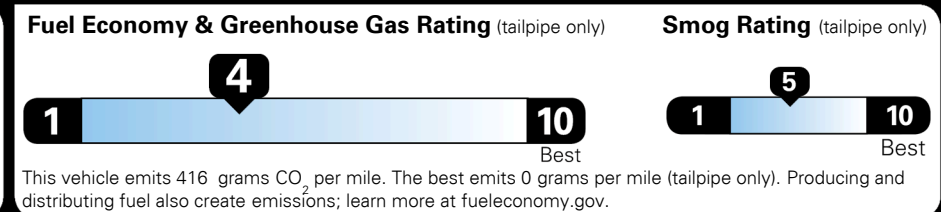

\$395.00
 Included
 \$50.00
 \$240.00

MSRP INCLUDING OPTIONS

\$ 40,675.00

INLAND FREIGHT AND HANDLING

\$ 990.00

TOTAL MANUFACTURER'S SUGGESTED RETAIL PRICE ▶

\$ 41,665.00

TOTAL ADDITIONAL WEIGHT: 10.9

EPA DOT Fuel Economy and Environment

Gasoline Vehicle

You spend \$1,750
 more in fuel costs over 5 years compared to the average new vehicle.

Annual fuel cost \$1,750

Actual results will vary for many reasons, including driving conditions and how you drive and maintain your vehicle. The average new vehicle gets 27 MPG and costs \$7,000 to fuel over 5 years. Cost estimates are based on 15,000 miles per year at \$ 2.55 per gallon. MPGe is miles per gasoline gallon equivalent. Vehicle emissions are a significant cause of climate change and smog.