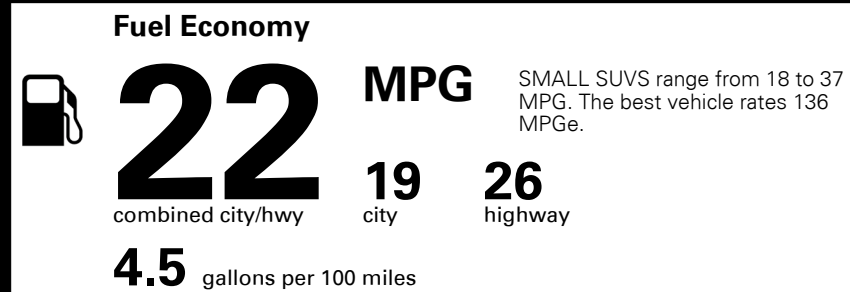

\$395.00
 Included
 \$50.00
 \$240.00

MSRP INCLUDING OPTIONS

\$ 40,675.00

INLAND FREIGHT AND HANDLING

\$ 990.00

TOTAL MANUFACTURER'S SUGGESTED RETAIL PRICE ▶

\$ 41,665.00

TOTAL ADDITIONAL WEIGHT: 10.9

EPA DOT Fuel Economy and Environment

Gasoline Vehicle

You spend \$1,750
 more in fuel costs over 5 years compared to the average new vehicle.

Annual fuel cost \$1,750

Actual results will vary for many reasons, including driving conditions and how you drive and maintain your vehicle. The average new vehicle gets 27 MPG and costs \$7,000 to fuel over 5 years. Cost estimates are based on 15,000 miles per year at \$ 2.55 per gallon. MPGe is miles per gasoline gallon equivalent. Vehicle emissions are a significant cause of climate change and smog.