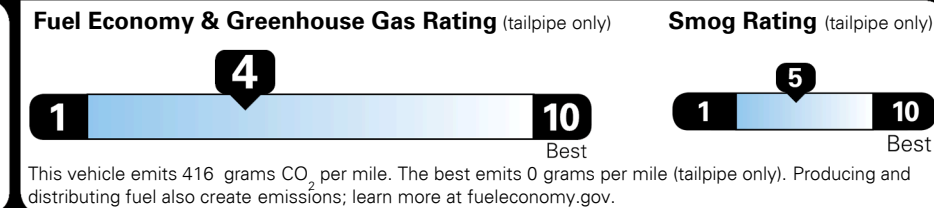

Included
 \$50.00
 \$425.00
 \$55.00

MSRP INCLUDING OPTIONS

\$ 40,520.00

INLAND FREIGHT AND HANDLING

\$ 1,045.00

TOTAL MANUFACTURER'S SUGGESTED RETAIL PRICE ▶

\$ 41,565.00

TOTAL ADDITIONAL WEIGHT: 11.5

EPA DOT Fuel Economy and Environment

Gasoline Vehicle

You spend \$1,750 more in fuel costs over 5 years
 compared to the average new vehicle.

Annual fuel cost \$1,750

Actual results will vary for many reasons, including driving conditions and how you drive and maintain your vehicle. The average new vehicle gets 27 MPG and costs \$7,000 to fuel over 5 years. Cost estimates are based on 15,000 miles per year at \$ 2.55 per gallon. MPGe is miles per gasoline gallon equivalent. Vehicle emissions are a significant cause of climate change and smog.