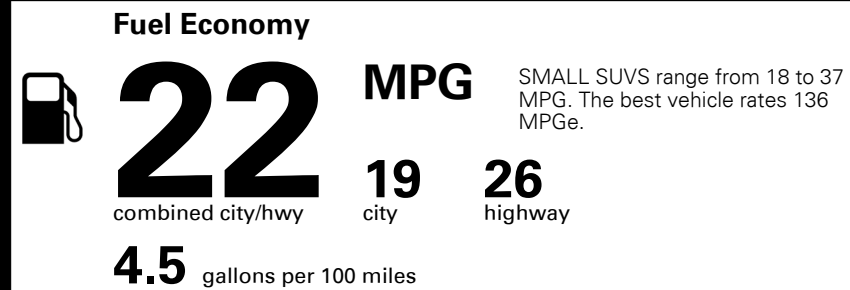

Included
 \$50.00
 \$425.00
 \$55.00

MSRP INCLUDING OPTIONS

\$ 40,520.00

INLAND FREIGHT AND HANDLING

\$ 1,045.00

TOTAL MANUFACTURER'S SUGGESTED RETAIL PRICE ▶

\$ 41,565.00

TOTAL ADDITIONAL WEIGHT: 11.5

EPA DOT Fuel Economy and Environment

Gasoline Vehicle

You spend \$1,750 more in fuel costs over 5 years
 compared to the average new vehicle.

Annual fuel cost \$1,750

Actual results will vary for many reasons, including driving conditions and how you drive and maintain your vehicle. The average new vehicle gets 27 MPG and costs \$7,000 to fuel over 5 years. Cost estimates are based on 15,000 miles per year at \$ 2.55 per gallon. MPGe is miles per gasoline gallon equivalent. Vehicle emissions are a significant cause of climate change and smog.