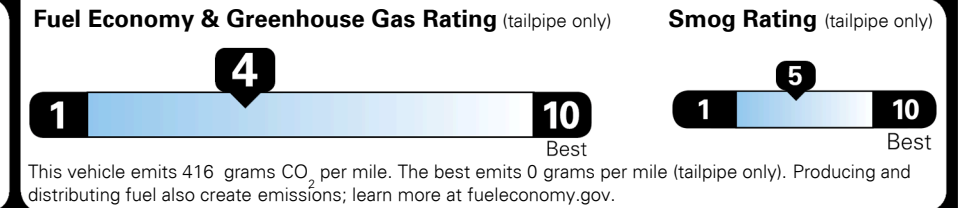

\$395.00 Included
 \$50.00 Included
 \$115.00
 \$95.00

MSRP INCLUDING OPTIONS

\$ 40,645.00

INLAND FREIGHT AND HANDLING

\$ 990.00

TOTAL MANUFACTURER'S SUGGESTED RETAIL PRICE ▶

\$ 41,635.00

TOTAL ADDITIONAL WEIGHT: 13.9

EPA DOT Fuel Economy and Environment

Gasoline Vehicle

You spend \$1,750 more in fuel costs over 5 years compared to the average new vehicle.

Annual fuel cost \$1,750

Actual results will vary for many reasons, including driving conditions and how you drive and maintain your vehicle. The average new vehicle gets 27 MPG and costs \$7,000 to fuel over 5 years. Cost estimates are based on 15,000 miles per year at \$ 2.55 per gallon. MPGe is miles per gasoline gallon equivalent. Vehicle emissions are a significant cause of climate change and smog.