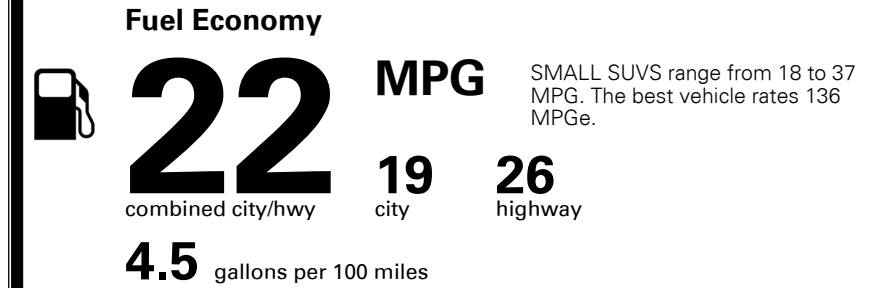

\$395.00 Included
 \$50.00 Included
 \$115.00
 \$95.00

MSRP INCLUDING OPTIONS

\$ 40,645.00

INLAND FREIGHT AND HANDLING

\$ 990.00

TOTAL MANUFACTURER'S SUGGESTED RETAIL PRICE ▶

\$ 41,635.00

TOTAL ADDITIONAL WEIGHT: 13.9

EPA DOT Fuel Economy and Environment

Gasoline Vehicle

You spend \$1,750 more in fuel costs over 5 years compared to the average new vehicle.

Annual fuel cost \$1,750

Actual results will vary for many reasons, including driving conditions and how you drive and maintain your vehicle. The average new vehicle gets 27 MPG and costs \$7,000 to fuel over 5 years. Cost estimates are based on 15,000 miles per year at \$ 2.55 per gallon. MPGe is miles per gasoline gallon equivalent. Vehicle emissions are a significant cause of climate change and smog.