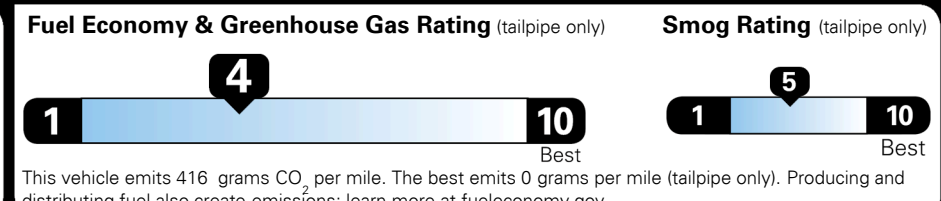

EPA DOT Fuel Economy and Environment

Gasoline Vehicle

Fuel Economy
22 MPG combined city/hwy
19 MPG city
26 MPG highway
4.5 gallons per 100 miles

SMALL SUVs range from 18 to 37 MPG. The best vehicle rates 136 MPGe.

You spend $1,750 more in fuel costs over 5 years
compared to the average new vehicle.

Annual fuel cost $1,750