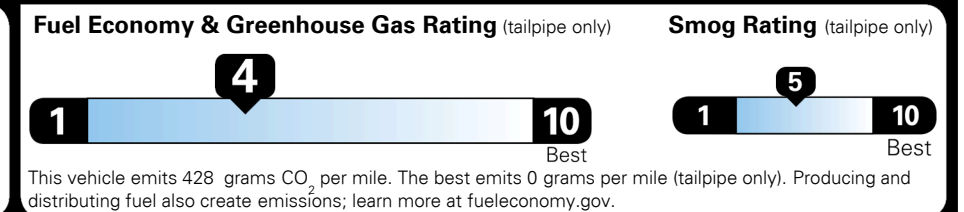

TOTAL MANUFACTURER'S SUGGESTED RETAIL PRICE ▶ \$ 38,535.00

TOTAL ADDITIONAL WEIGHT: 8.8

EPA DOT Fuel Economy and Environment

Gasoline Vehicle

Fuel Economy

21 MPG
 combined city/hwy

19 MPG
 city

24 MPG
 highway

4.8 gallons per 100 miles

SMALL SUVs range from 18 to 37 MPG. The best vehicle rates 136 MPGe.

You spend \$2,000 more in fuel costs over 5 years
 compared to the average new vehicle.

Annual fuel cost \$1,800