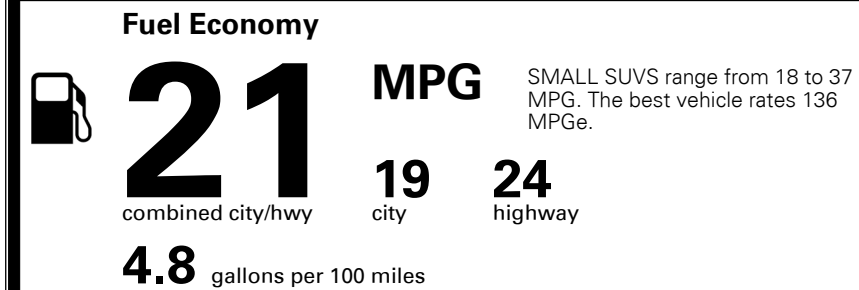

MSRP INCLUDING OPTIONS \$ 41,815.00

INLAND FREIGHT AND HANDLING \$ 990.00

TOTAL MANUFACTURER'S SUGGESTED RETAIL PRICE ▶ \$ 42,805.00

\$ 37,390.00

EPA DOT Fuel Economy and Environment

Gasoline Vehicle

You spend \$2,000 more in fuel costs over 5 years
 compared to the average new vehicle.