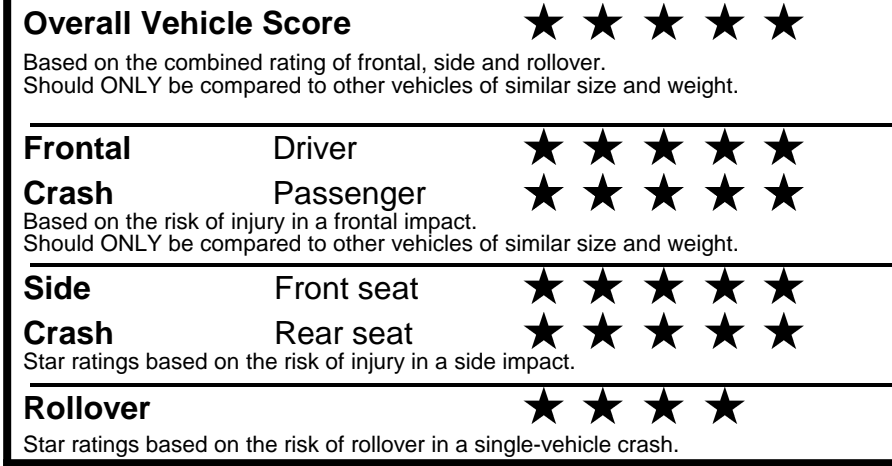

fueleconomy.gov
 Calculate personalized estimates and compare vehicles

GOVERNMENT 5-STAR SAFETY RATINGS

Star ratings range from 1 to 5 stars (★★★★★) with 5 being the highest.
 Source: National Highway Traffic Safety Administration (NHTSA).
www.safercar.gov or 1-888-327-4236