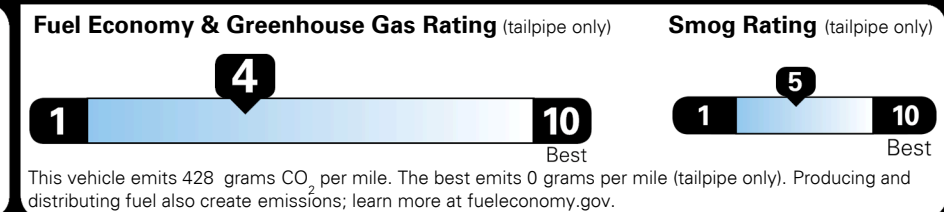

You spend $2,000 more in fuel costs over 5 years
compared to the average new vehicle.

Annual fuel cost $1,800