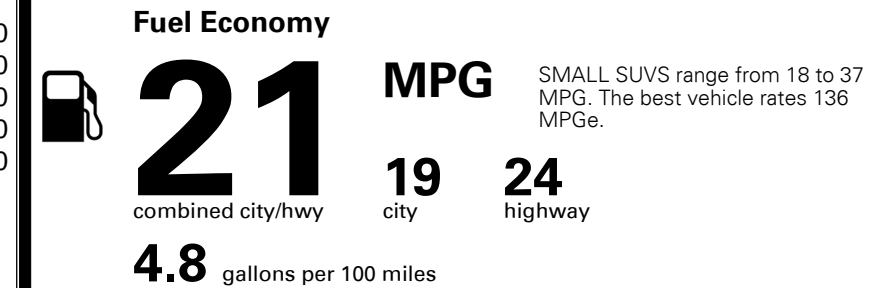

\$395.00
 \$230.00
 \$155.00
 \$50.00
 \$55.00

MSRP INCLUDING OPTIONS

\$ 38,275.00

INLAND FREIGHT AND HANDLING

\$ 1,045.00

TOTAL MANUFACTURER'S SUGGESTED RETAIL PRICE ▶

\$ 39,320.00

TOTAL ADDITIONAL WEIGHT: 15.9

EPA DOT Fuel Economy and Environment

Gasoline Vehicle

You spend \$2,000 more in fuel costs over 5 years compared to the average new vehicle.

Annual fuel cost \$1,800

Actual results will vary for many reasons, including driving conditions and how you drive and maintain your vehicle. The average new vehicle gets 27 MPG and costs \$7,000 to fuel over 5 years. Cost estimates are based on 15,000 miles per year at \$ 2.55 per gallon. MPGe is miles per gasoline gallon equivalent. Vehicle emissions are a significant cause of climate change and smog.