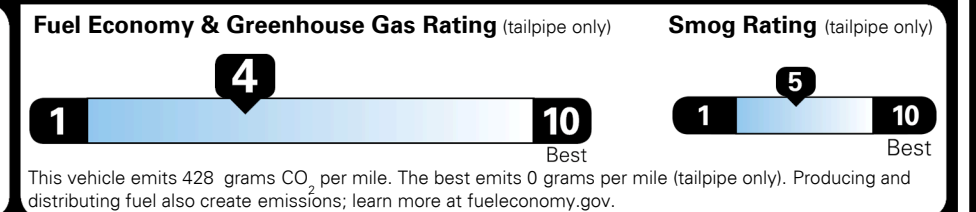

\$395.00
 \$230.00
 \$155.00
 \$50.00
 \$55.00

MSRP INCLUDING OPTIONS

\$ 38,275.00

INLAND FREIGHT AND HANDLING

\$ 1,045.00

TOTAL MANUFACTURER'S SUGGESTED RETAIL PRICE ▶

\$ 39,320.00

TOTAL ADDITIONAL WEIGHT: 15.9

EPA DOT Fuel Economy and Environment

Gasoline Vehicle

You spend \$2,000 more in fuel costs over 5 years compared to the average new vehicle.

Annual fuel cost \$1,800

Actual results will vary for many reasons, including driving conditions and how you drive and maintain your vehicle. The average new vehicle gets 27 MPG and costs \$7,000 to fuel over 5 years. Cost estimates are based on 15,000 miles per year at \$ 2.55 per gallon. MPGe is miles per gasoline gallon equivalent. Vehicle emissions are a significant cause of climate change and smog.