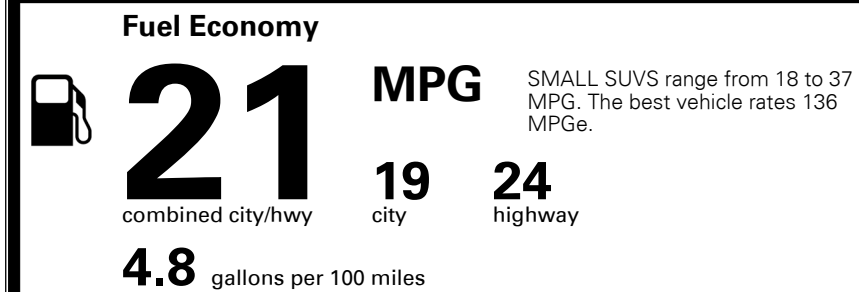

EXTERIOR
 LED Taillights
 Smart "Hands Free" Power Liftgate
 Roof Rails

WARRANTY
 10 Year/100,000 Mile Limited Powertrain Warranty
 5 Year/60,000 Mile Limited Basic Warranty
 5 Year/60,000 Mile Roadside Assistance
 *Ask dealer for details

MSRP INCLUDING OPTIONS \$ 42,160.00
 INLAND FREIGHT AND HANDLING \$ 990.00
TOTAL MANUFACTURER'S SUGGESTED RETAIL PRICE ▶ \$ 43,150.00

EPA DOT Fuel Economy and Environment

Gasoline Vehicle

You spend \$2,000 more in fuel costs over 5 years compared to the average new vehicle.