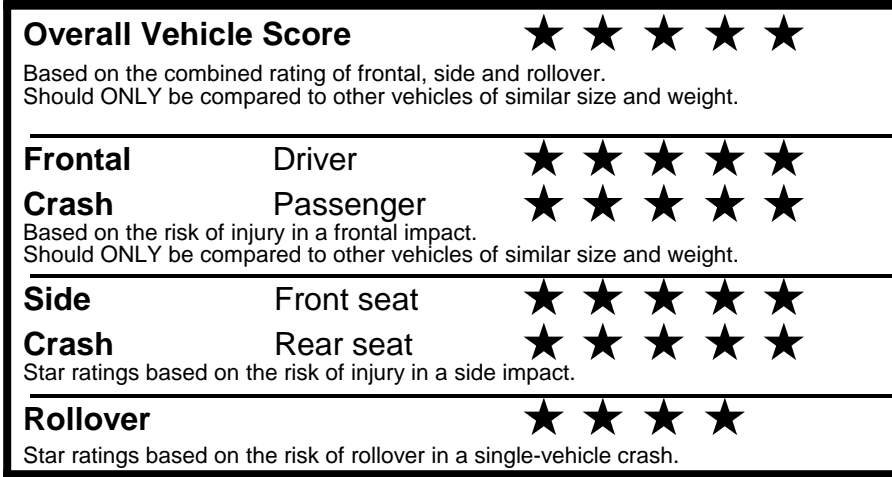

fueleconomy.gov
 Calculate personalized estimates and compare vehicles

Smartphone QR Code

GOVERNMENT 5-STAR SAFETY RATINGS

PARTS CONTENT INFORMATION

FOR VEHICLES IN THIS CAR LINE U.S./CANADIAN PARTS CONTENT: 47 %