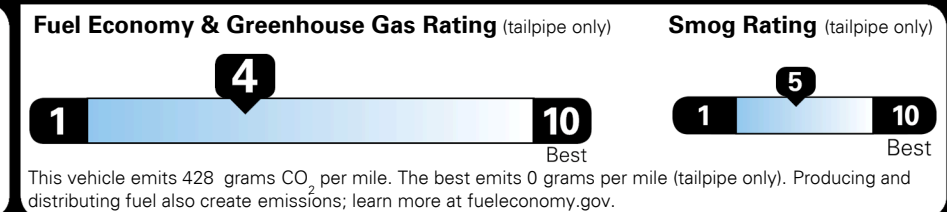

Actual results will vary for many reasons, including driving conditions and how you drive and maintain your vehicle. The average new vehicle gets 27 MPG and costs $7,000 to fuel over 5 years. Cost estimates are based on 15,000 miles per year at $ 2.55 per gallon. MPGe is miles per gasoline gallon equivalent. Vehicle emissions are a significant cause of climate change and smog.

fueleconomy.gov
Calculate personalized estimates and compare vehicles

Smartphone QR Code