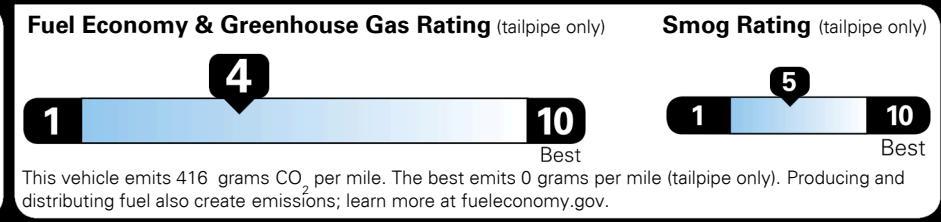

Actual results will vary for many reasons, including driving conditions and how you drive and maintain your vehicle. The average new vehicle gets 27 MPG and costs $7,000 to fuel over 5 years. Cost estimates are based on 15,000 miles per year at $ 2.55 per gallon. MPGe is miles per gasoline gallon equivalent. Vehicle emissions are a significant cause of climate change and smog.

fueleconomy.gov
Calculate personalized estimates and compare vehicles

Smartphone QR Code