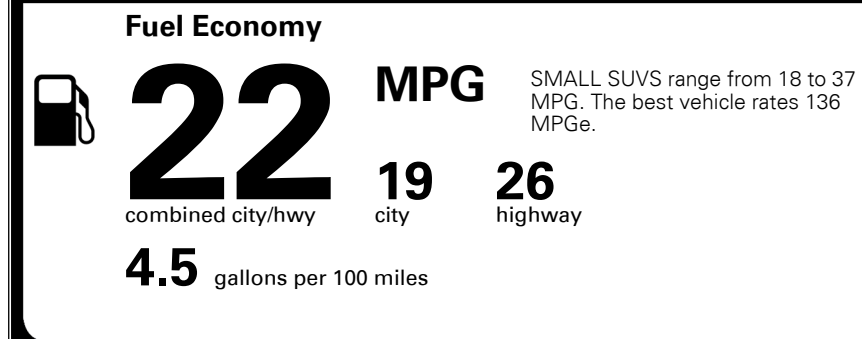

MANUFACTURER'S SUGGESTED RETAIL PRICE ▶ $ 35,590.00

ADDITIONAL INSTALLED EQUIPMENT:
(In addition to or in place of standard features)
Snow White Pearl Paint $395.00
EX Touring Package $3,400.00
- Harman Kardon Premium Audio System
- Navigation System w/ 8" Touchscreen
- Heated Steering Wheel
- 2nd Row Sunshade Curtains
- LED Interior Lighting
- Parking Distance Warning - Forward (PDW-F)
- 110V Inverter
- Panoramic Sunroof w/ Power Sunshade
- Chrome Roof Rails $155.00
Carpeted Floor Mats $115.00
Carpeted Cargo Mat w/Seatback Up Protection $95.00
Mud Guards

MSRP INCLUDING OPTIONS $ 39,750.00

INLAND FREIGHT AND HANDLING $ 990.00

TOTAL MANUFACTURER'S SUGGESTED RETAIL PRICE ▶ $ 40,740.00

TOTAL ADDITIONAL WEIGHT: 13.3

EPA DOT Fuel Economy and Environment

Gasoline Vehicle

You spend $1,750 more in fuel costs over 5 years compared to the average new vehicle.

Annual fuel cost $1,750