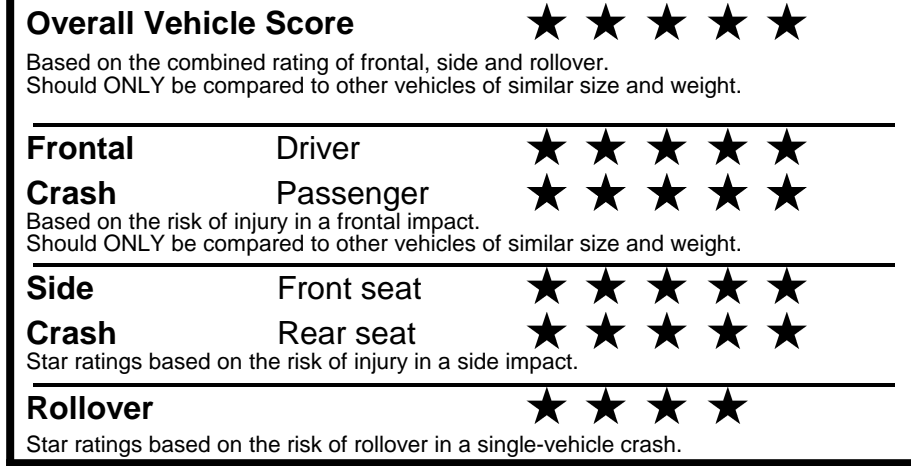

**fueleconomy.gov**  
 Calculate personalized estimates and compare vehicles

Smartphone QR Code

**GOVERNMENT 5-STAR SAFETY RATINGS**

**PARTS CONTENT INFORMATION**

**FOR VEHICLES IN THIS CAR LINE U.S./CANADIAN PARTS CONTENT: 47 %**