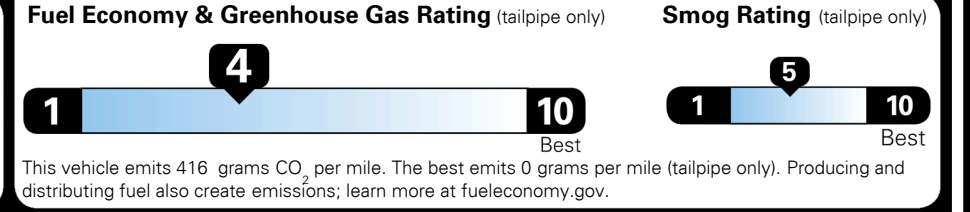

INLAND FREIGHT AND HANDLING \$ 990.00

TOTAL MANUFACTURER'S SUGGESTED RETAIL PRICE ▶ \$ 36,880.00

EPA DOT Fuel Economy and Environment

Gasoline Vehicle

Fuel Economy

22 MPG combined city/hwy
19 MPG city
26 MPG highway

SMALL SUVs range from 18 to 37 MPG. The best vehicle rates 136 MPGe.

4.5 gallons per 100 miles

You spend \$1,750 more in fuel costs over 5 years compared to the average new vehicle.

Annual fuel cost \$1,750