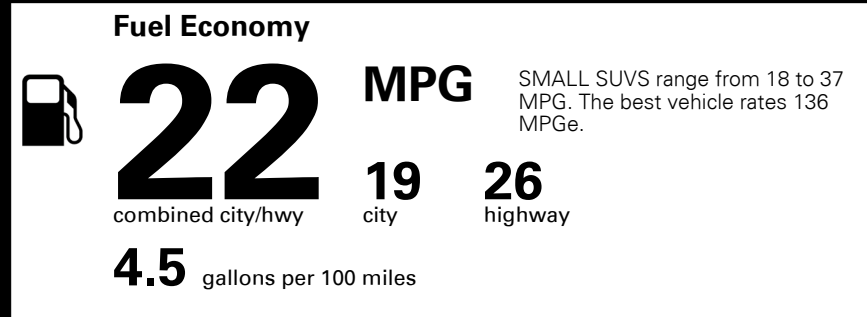

MANUFACTURER'S SUGGESTED RETAIL PRICE ▶ \$ 35,590.00

ADDITIONAL INSTALLED EQUIPMENT:
 (In addition to or in place of standard features)
 EX Touring Package \$3,400.00
 - Harman Kardon Premium Audio System
 - Navigation System w/ 8" Touchscreen
 - Heated Steering Wheel
 - 2nd Row Sunshade Curtains
 - LED Interior Lighting
 - Parking Distance Warning - Forward (PDW-F)
 - 110V Inverter
 - Panoramic Sunroof w/ Power Sunshade
 - Chrome Roof Rails
 Carpeted Floor Mats \$155.00
 Cargo Net \$50.00

MSRP INCLUDING OPTIONS \$ 39,195.00

INLAND FREIGHT AND HANDLING \$ 990.00

TOTAL MANUFACTURER'S SUGGESTED RETAIL PRICE ▶ \$ 40,185.00

TOTAL ADDITIONAL WEIGHT: 9.4

2018 Kia Sorento:
 "Highest Ranked Midsize SUV in
 Initial Quality, 2 Years in a Row"
 For J.D. Power 2018 award information,
 go to jdpower.com/awards

EPA DOT Fuel Economy and Environment

Gasoline Vehicle

You spend \$1,750 more in fuel costs over 5 years compared to the average new vehicle.

Annual fuel cost \$1,750

Actual results will vary for many reasons, including driving conditions and how you drive and maintain your vehicle. The average new vehicle gets 27 MPG and costs \$7,000 to fuel over 5 years. Cost estimates are based on 15,000 miles per year at \$ 2.55 per gallon. MPGe is miles per gasoline gallon equivalent. Vehicle emissions are a significant cause of climate change and smog.