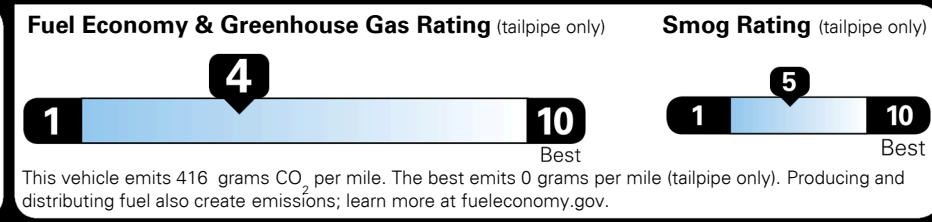

MANUFACTURER'S SUGGESTED RETAIL PRICE ▶ \$ 35,590.00

ADDITIONAL INSTALLED EQUIPMENT:
 (In addition to or in place of standard features)
 EX Touring Package \$3,400.00
 - Harman Kardon Premium Audio System
 - Navigation System w/ 8" Touchscreen
 - Heated Steering Wheel
 - 2nd Row Sunshade Curtains
 - LED Interior Lighting
 - Parking Distance Warning - Forward (PDW-F)
 - 110V Inverter
 - Panoramic Sunroof w/ Power Sunshade
 - Chrome Roof Rails
 Carpeted Floor Mats \$155.00
 Cargo Net \$50.00

MSRP INCLUDING OPTIONS \$ 39,195.00

INLAND FREIGHT AND HANDLING \$ 990.00

TOTAL MANUFACTURER'S SUGGESTED RETAIL PRICE ▶ \$ 40,185.00

TOTAL ADDITIONAL WEIGHT: 9.4

2018 Kia Sorento:
 "Highest Ranked Midsize SUV in
 Initial Quality, 2 Years in a Row"
 For J.D. Power 2018 award information,
 go to jdpower.com/awards

EPA DOT Fuel Economy and Environment

Gasoline Vehicle

You spend \$1,750 more in fuel costs over 5 years compared to the average new vehicle.

Annual fuel cost \$1,750

Actual results will vary for many reasons, including driving conditions and how you drive and maintain your vehicle. The average new vehicle gets 27 MPG and costs \$7,000 to fuel over 5 years. Cost estimates are based on 15,000 miles per year at \$ 2.55 per gallon. MPGe is miles per gasoline gallon equivalent. Vehicle emissions are a significant cause of climate change and smog.