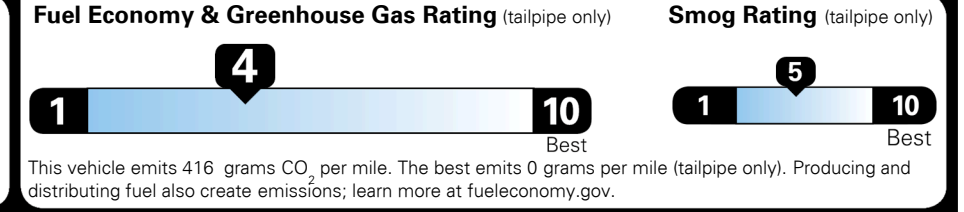

EPA DOT Fuel Economy and Environment

Gasoline Vehicle

Fuel Economy
22 MPG combined city/hwy
19 MPG city
26 MPG highway
4.5 gallons per 100 miles

SMALL SUVs range from 18 to 37 MPG. The best vehicle rates 136 MPGe.

You spend $1,750 more in fuel costs over 5 years
compared to the average new vehicle.

Annual fuel cost $1,750