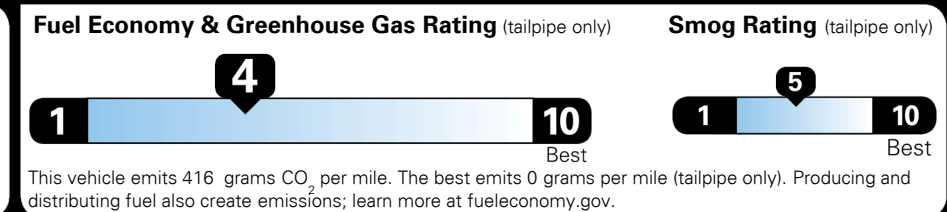

Actual results will vary for many reasons, including driving conditions and how you drive and maintain your vehicle. The average new vehicle gets 27 MPG and costs $7,000 to fuel over 5 years. Cost estimates are based on 15,000 miles per year at $ 2.55 per gallon. MPGe is miles per gasoline gallon equivalent. Vehicle emissions are a significant cause of climate change and smog.

fueleconomy.gov

Calculate personalized estimates and compare vehicles

GOVERNMENT 5-STAR SAFETY RATINGS

Overall Vehicle Score ★ ★ ★ ★ ★
Based on the combined rating of frontal, side and rollover. Should ONLY be compared to other vehicles of similar size and weight.

Frontal Crash	Driver	★ ★ ★ ★ ★
	Passenger	★ ★ ★ ★ ★
Side Crash	Front seat	★ ★ ★ ★ ★
	Rear seat	★ ★ ★ ★ ★
Rollover		★ ★ ★ ★ ★

Star ratings based on the risk of injury in a frontal impact. Should ONLY be compared to other vehicles of similar size and weight.

Star ratings based on the risk of injury in a side impact.

Star ratings based on the risk of rollover in a single-vehicle crash.

Star ratings range from 1 to 5 stars (★★★★★) with 5 being the highest. Source: National Highway Traffic Safety Administration (NHTSA). www.safercar.gov or 1-888-327-4236

Manufacturer's suggested retail price includes Manufacturer's recommended pre-delivery service. License and title fees, state and local taxes and other dealer installed options and accessories are not included in the manufacturer's suggested retail price.

PARTS CONTENT INFORMATION

FOR VEHICLES IN THIS CAR LINE U.S./CANADIAN PARTS CONTENT: 47 %

MAJOR SOURCES OF FOREIGN PARTS: KOREA: 53%

NOTE: PARTS CONTENT DOES NOT INCLUDE FINAL ASSEMBLY, DISTRIBUTION, OR OTHER NON-PARTS COSTS.

FOR THIS VEHICLE FINAL ASSEMBLY POINT: WEST POINT, GA, USA

COUNTRY OF ORIGIN

ENGINE: KOREA
TRANSMISSION: KOREA