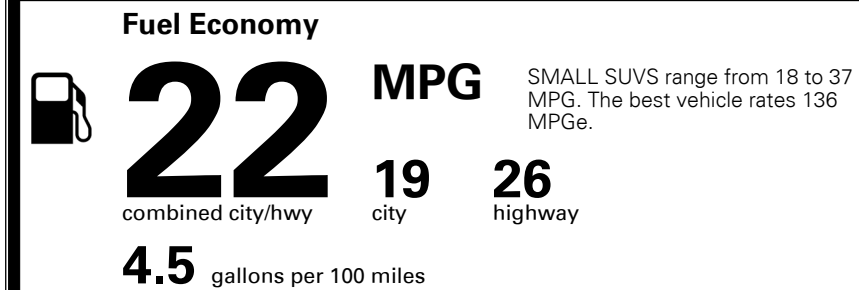

MSRP INCLUDING OPTIONS \$ 36,170.00

INLAND FREIGHT AND HANDLING \$ 990.00

TOTAL MANUFACTURER'S SUGGESTED RETAIL PRICE ▶ \$ 37,160.00

TOTAL ADDITIONAL WEIGHT: 10.0

EPA DOT Fuel Economy and Environment

Gasoline Vehicle