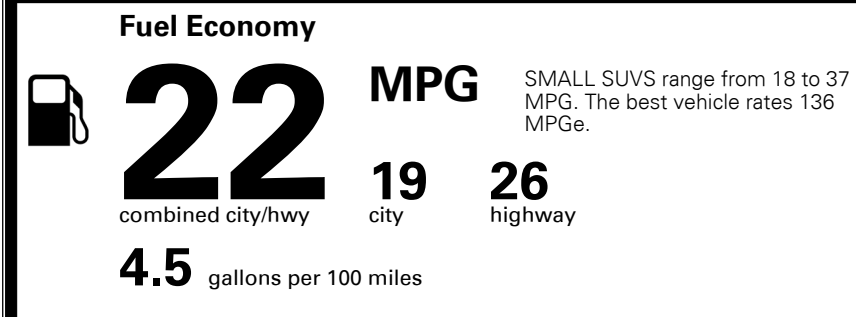

MANUFACTURER'S SUGGESTED RETAIL PRICE ▶ \$ 35,590.00

ADDITIONAL INSTALLED EQUIPMENT:
 (In addition to or in place of standard features)
 Snow White Pearl Paint \$395.00
 EX Touring Package \$3,400.00
 - Harman Kardon Premium Audio System
 - Navigation System w/ 8" Touchscreen
 - Heated Steering Wheel
 - 2nd Row Sunshade Curtains
 - LED Interior Lighting
 - Parking Distance Warning - Forward (PDW-F)
 - 110V Inverter
 - Panoramic Sunroof w/ Power Sunshade
 - Chrome Roof Rails
 Carpeted Floor Mats \$155.00

MSRP INCLUDING OPTIONS \$ 39,540.00
 INLAND FREIGHT AND HANDLING \$ 990.00
TOTAL MANUFACTURER'S SUGGESTED RETAIL PRICE ▶ \$ 40,530.00

TOTAL ADDITIONAL WEIGHT: 8.8

EPA DOT Fuel Economy and Environment

Gasoline Vehicle