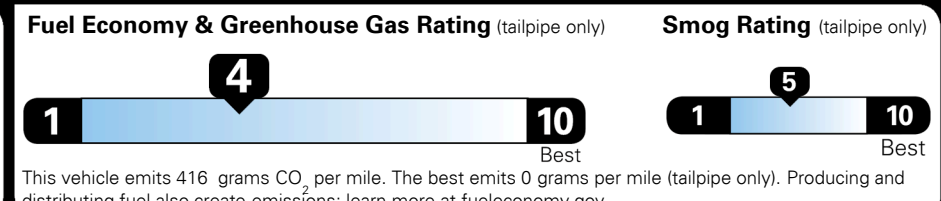

Actual results will vary for many reasons, including driving conditions and how you drive and maintain your vehicle. The average new vehicle gets 27 MPG and costs $7,000 to fuel over 5 years. Cost estimates are based on 15,000 miles per year at $ 2.55 per gallon. MPGe is miles per gasoline gallon equivalent. Vehicle emissions are a significant cause of climate change and smog.

fueleconomy.gov
Calculate personalized estimates and compare vehicles

Smartphone QR Code

GOVERNMENT 5-STAR SAFETY RATINGS

Overall Vehicle Score ★ ★ ★ ★ ★
Based on the combined rating of frontal, side and rollover. Should ONLY be compared to other vehicles of similar size and weight.

Frontal Crash	Driver	★ ★ ★ ★ ★
	Passenger	★ ★ ★ ★ ★
Side Crash	Front seat	★ ★ ★ ★ ★
	Rear seat	★ ★ ★ ★ ★
Rollover		★ ★ ★ ★ ★

Star ratings based on the risk of injury in a frontal impact. Should ONLY be compared to other vehicles of similar size and weight.

Star ratings based on the risk of injury in a side impact.

Star ratings based on the risk of rollover in a single-vehicle crash.

PARTS CONTENT INFORMATION

FOR VEHICLES IN THIS CAR LINE U.S./CANADIAN PARTS CONTENT: 47 %

MAJOR SOURCES OF FOREIGN PARTS: KOREA: 53%

NOTE: PARTS CONTENT DOES NOT INCLUDE FINAL ASSEMBLY, DISTRIBUTION, OR OTHER NON-PARTS COSTS.

FOR THIS VEHICLE FINAL ASSEMBLY POINT: WEST POINT, GA, USA

COUNTRY OF ORIGIN
ENGINE: KOREA
TRANSMISSION: KOREA

Star ratings range from 1 to 5 stars (★★★★★) with 5 being the highest. Source: National Highway Traffic Safety Administration (NHTSA). www.safercar.gov or 1-888-327-4236

Manufacturer's suggested retail price includes Manufacturer's recommended pre-delivery service. License and title fees, state and local taxes and other dealer installed options and accessories are not included in the manufacturer's suggested retail price.