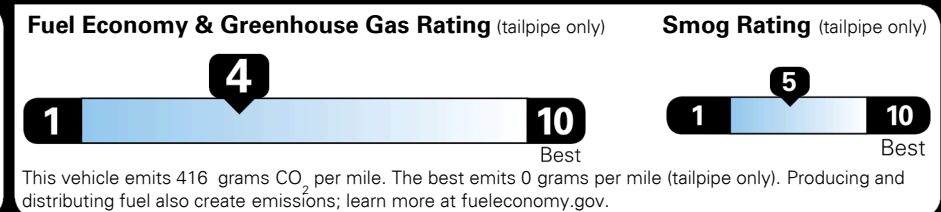

EPA DOT Fuel Economy and Environment

Gasoline Vehicle

Fuel Economy
22 MPG
combined city/hwy
19 MPG city
26 MPG highway
4.5 gallons per 100 miles

SMALL SUVs range from 18 to 37 MPG. The best vehicle rates 136 MPGe.

You spend $1,750 more in fuel costs over 5 years
compared to the average new vehicle.

Annual fuel cost $1,750