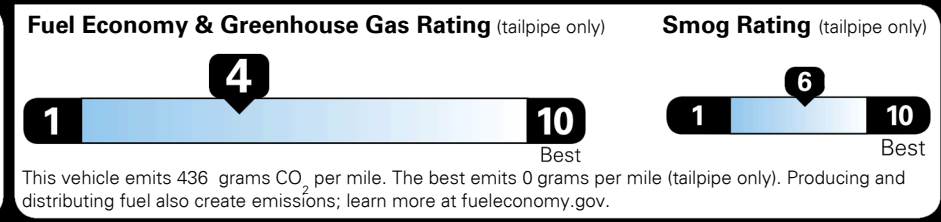

EPA DOT Fuel Economy and Environment

Gasoline Vehicle

Fuel Economy
20 MPG combined city/hwy
18 MPG city
25 MPG highway
5.0 gallons per 100 miles
SMALL SUVs range from 18 to 33 MPG. The best vehicle rates 119 MPGe.

You spend $2,250 more in fuel costs over 5 years
compared to the average new vehicle.

Annual fuel cost $1,850