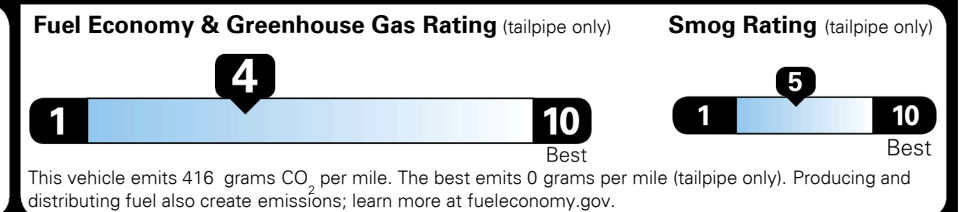

TOTAL MANUFACTURER'S SUGGESTED RETAIL PRICE ▶ \$ 36,790.00

TOTAL ADDITIONAL WEIGHT: 8.8

EPA DOT Fuel Economy and Environment

Gasoline Vehicle

Fuel Economy

22 MPG combined city/hwy
19 MPG city
26 MPG highway

SMALL SUVs range from 18 to 37 MPG. The best vehicle rates 136 MPGe.

4.5 gallons per 100 miles

You spend \$1,750 more in fuel costs over 5 years compared to the average new vehicle.

Annual fuel cost \$1,750