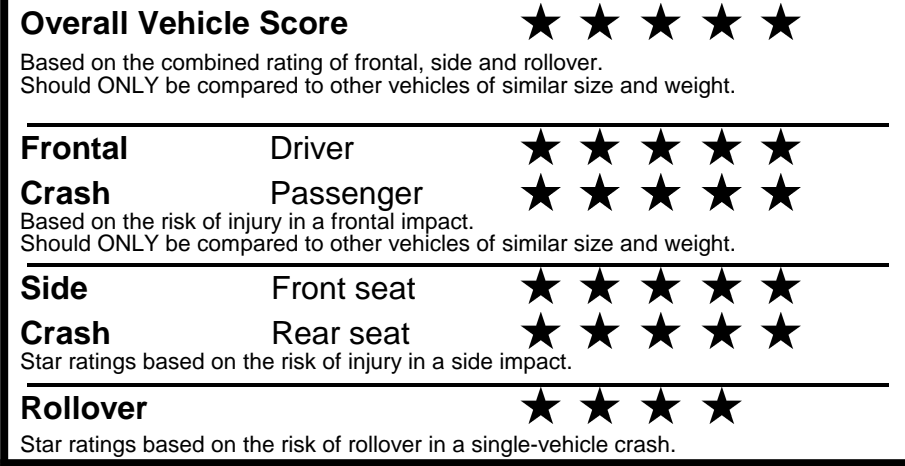

fueleconomy.gov
 Calculate personalized estimates and compare vehicles

GOVERNMENT 5-STAR SAFETY RATINGS

Star ratings range from 1 to 5 stars (★★★★★) with 5 being the highest. Source: National Highway Traffic Safety Administration (NHTSA). www.safercar.gov or 1-888-327-4236