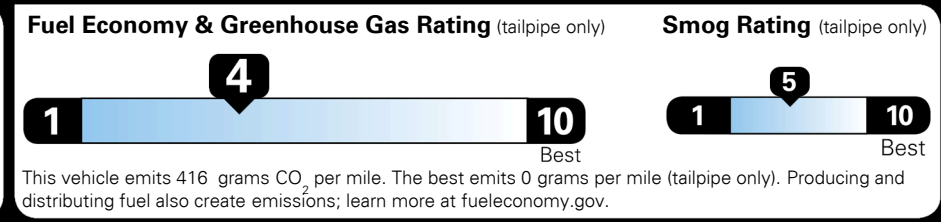

Actual results will vary for many reasons, including driving conditions and how you drive and maintain your vehicle. The average new vehicle gets 27 MPG and costs $7,000 to fuel over 5 years. Cost estimates are based on 15,000 miles per year at $ 2.55 per gallon. MPGe is miles per gasoline gallon equivalent. Vehicle emissions are a significant cause of climate change and smog.

fueleconomy.gov
Calculate personalized estimates and compare vehicles