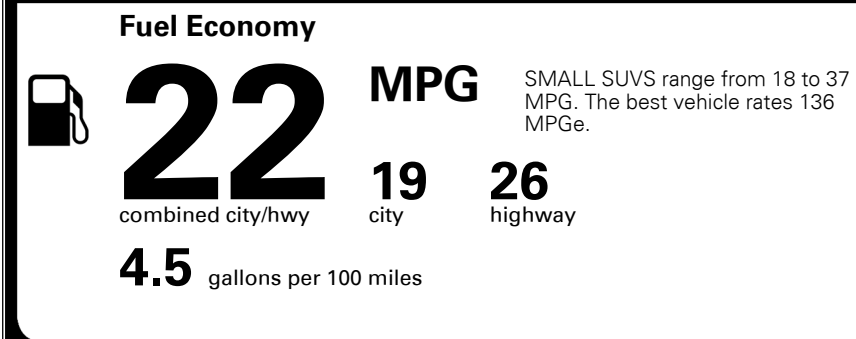

MANUFACTURER'S SUGGESTED RETAIL PRICE ▶ $ 35,590.00

ADDITIONAL INSTALLED EQUIPMENT:
(In addition to or in place of standard features)
EX Touring Package $3,400.00
- Harman Kardon Premium Audio System
- Navigation System w/ 8" Touchscreen
- Heated Steering Wheel
- 2nd Row Sunshade Curtains
- LED Interior Lighting
- Parking Distance Warning - Forward (PDW-F)
- 110V Inverter
- Panoramic Sunroof w/ Power Sunshade
- Chrome Roof Rails
Carpeted Floor Mats $155.00
Cargo Net $50.00

MSRP INCLUDING OPTIONS $ 39,195.00
INLAND FREIGHT AND HANDLING $ 990.00
TOTAL MANUFACTURER'S SUGGESTED RETAIL PRICE ▶ $ 40,185.00

TOTAL ADDITIONAL WEIGHT: 9.4

EPA DOT Fuel Economy and Environment

Gasoline Vehicle

You spend $1,750 more in fuel costs over 5 years compared to the average new vehicle.

Annual fuel cost $1,750