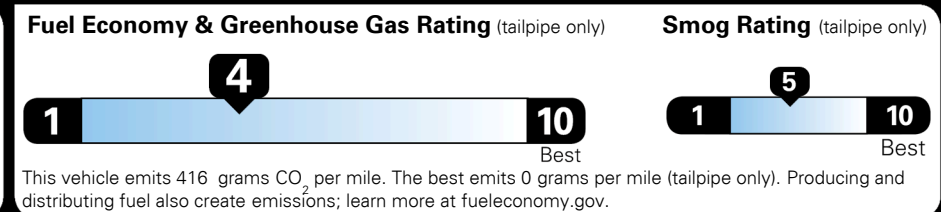

EPA DOT Fuel Economy and Environment

Gasoline Vehicle

Fuel Economy

22 MPG combined city/hwy
19 MPG city
26 MPG highway

4.5 gallons per 100 miles

SMALL SUVs range from 18 to 37 MPG. The best vehicle rates 136 MPGe.

You spend $1,750 more in fuel costs over 5 years compared to the average new vehicle.

Annual fuel cost $1,750