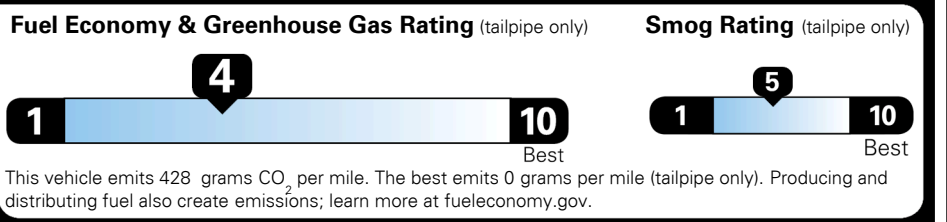

EPA DOT Fuel Economy and Environment

Gasoline Vehicle

Fuel Economy

21 MPG combined city/hwy
19 MPG city
24 MPG highway

4.8 gallons per 100 miles

SMALL SUVs range from 18 to 37 MPG. The best vehicle rates 136 MPGe.

You spend $2,000 more in fuel costs over 5 years compared to the average new vehicle.

Annual fuel cost $1,800