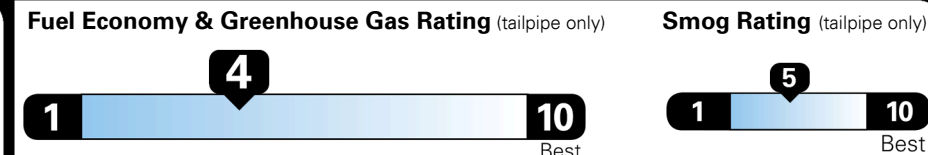

\$395.00
 \$155.00
 \$50.00
 \$55.00

MSRP INCLUDING OPTIONS

\$ 33,745.00

INLAND FREIGHT AND HANDLING

\$ 990.00

TOTAL MANUFACTURER'S SUGGESTED RETAIL PRICE ▶

\$ 34,735.00

TOTAL ADDITIONAL WEIGHT: 10.2

EPA DOT Fuel Economy and Environment

Gasoline Vehicle

You spend \$2,000 more in fuel costs over 5 years compared to the average new vehicle.

Annual fuel cost \$1,800

This vehicle emits 428 grams CO₂ per mile. The best emits 0 grams per mile (tailpipe only). Producing and distributing fuel also create emissions; learn more at fueleconomy.gov.