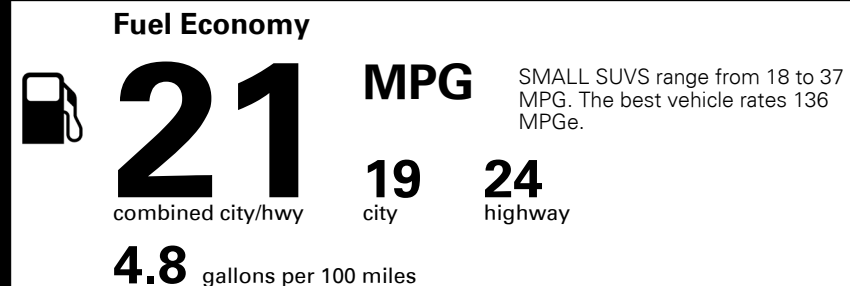

EPA DOT Fuel Economy and Environment

Gasoline Vehicle

You spend $2,000 more in fuel costs over 5 years compared to the average new vehicle.

Annual fuel cost $1,800