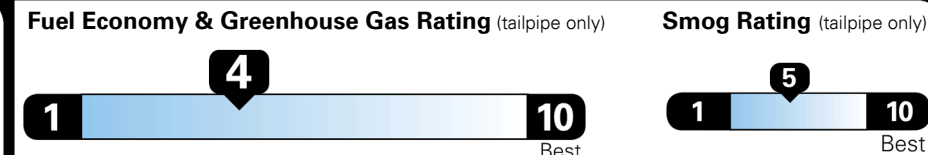

You spend $2,000 more in fuel costs over 5 years
compared to the average new vehicle.

Annual fuel cost $1,800

This vehicle emits 428 grams CO₂ per mile. The best emits 0 grams per mile (tailpipe only). Producing and distributing fuel also create emissions; learn more at fueleconomy.gov.

Actual results will vary for many reasons, including driving conditions and how you drive and maintain your vehicle. The average new vehicle gets 27 MPG and costs $7,000 to fuel over 5 years. Cost estimates are based on 15,000 miles per year at $ 2.55 per gallon. MPGe is miles per gasoline gallon equivalent. Vehicle emissions are a significant cause of climate change and smog.

fueleconomy.gov

Calculate personalized estimates and compare vehicles

GOVERNMENT 5-STAR SAFETY RATINGS

Overall Vehicle Score ★★★★★

Based on the combined rating of frontal, side and rollover. Should ONLY be compared to other vehicles of similar size and weight.

Frontal Driver ★★★★★

Crash Passenger ★★★★★

Based on the risk of injury in a frontal impact. Should ONLY be compared to other vehicles of similar size and weight.

Side Front seat ★★★★★

Crash Rear seat ★★★★★

Star ratings based on the risk of injury in a side impact.

Rollover ★★★★★

Star ratings based on the risk of rollover in a single-vehicle crash.

Star ratings range from 1 to 5 stars (★★★★★) with 5 being the highest.

Source: National Highway Traffic Safety Administration (NHTSA).

www.safercar.gov or 1-888-327-4236

Manufacturer's suggested retail price includes Manufacturer's recommended pre-delivery service. License and title fees, state and local taxes and other dealer installed options and accessories are not included in the manufacturer's suggested retail price.

PARTS CONTENT INFORMATION

FOR VEHICLES IN THIS CAR LINE U.S./CANADIAN PARTS CONTENT: 47 %

MAJOR SOURCES OF FOREIGN PARTS: KOREA: 53%

NOTE: PARTS CONTENT DOES NOT INCLUDE FINAL ASSEMBLY, DISTRIBUTION, OR OTHER NON-PARTS COSTS.

FOR THIS VEHICLE FINAL ASSEMBLY POINT: WEST POINT, GA, USA

COUNTRY OF ORIGIN

ENGINE: KOREA

TRANSMISSION: KOREA

TOTAL ADDITIONAL WEIGHT: 10.5