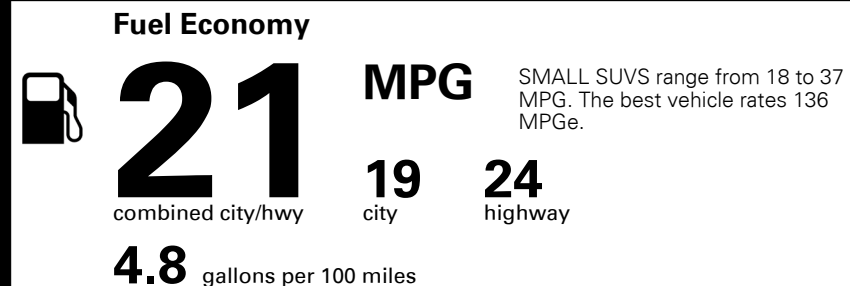

MSRP INCLUDING OPTIONS

\$ 33,750.00

INLAND FREIGHT AND HANDLING

\$ 990.00

TOTAL MANUFACTURER'S SUGGESTED RETAIL PRICE ▶

\$ 34,740.00

EPA DOT Fuel Economy and Environment

Gasoline Vehicle