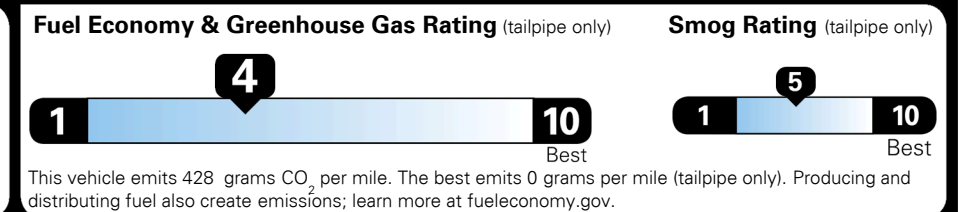

EPA DOT Fuel Economy and Environment

Gasoline Vehicle

Fuel Economy

21 MPG
combined city/hwy

19 MPG
city

24 MPG
highway

4.8 gallons per 100 miles

SMALL SUVs range from 18 to 37 MPG. The best vehicle rates 136 MPGe.

You spend $2,000 more in fuel costs over 5 years
compared to the average new vehicle.

Annual fuel cost $1,800