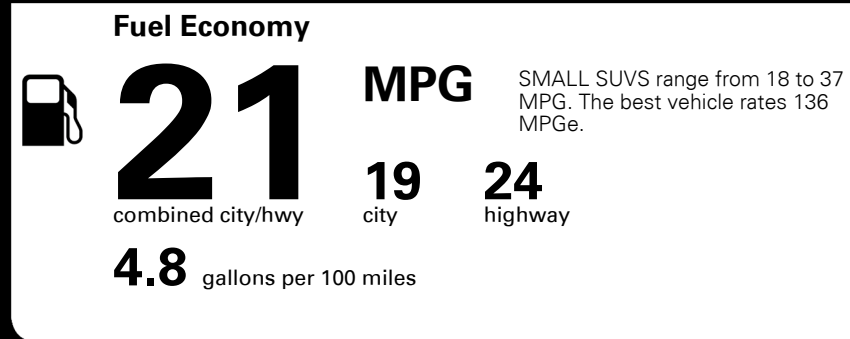

MSRP INCLUDING OPTIONS \$ 35,345.00
 INLAND FREIGHT AND HANDLING \$ 990.00
TOTAL MANUFACTURER'S SUGGESTED RETAIL PRICE ▶ \$ 36,335.00

EPA DOT Fuel Economy and Environment

Gasoline Vehicle

You spend \$2,000 more in fuel costs over 5 years compared to the average new vehicle.