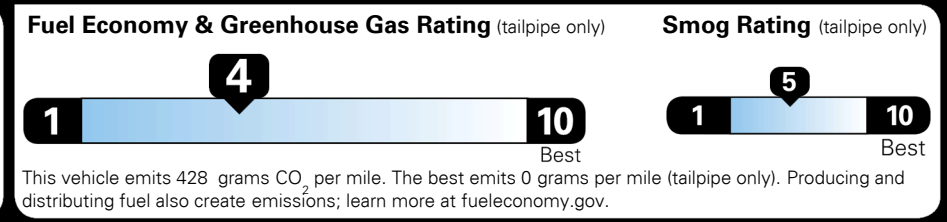

Actual results will vary for many reasons, including driving conditions and how you drive and maintain your vehicle. The average new vehicle gets 27 MPG and costs $7,000 to fuel over 5 years. Cost estimates are based on 15,000 miles per year at $ 2.55 per gallon. MPGe is miles per gasoline gallon equivalent. Vehicle emissions are a significant cause of climate change and smog.

fueleconomy.gov
Calculate personalized estimates and compare vehicles

Smartphone QR Code

GOVERNMENT 5-STAR SAFETY RATINGS

Overall Vehicle Score ★ ★ ★ ★ ★
Based on the combined rating of frontal, side and rollover. Should ONLY be compared to other vehicles of similar size and weight.

Frontal	Driver	★ ★ ★ ★ ★
Crash	Passenger	★ ★ ★ ★ ★
Side	Front seat	★ ★ ★ ★ ★
Crash	Rear seat	★ ★ ★ ★ ★
Rollover		★ ★ ★ ★ ★

Star ratings based on the risk of injury in a frontal impact. Should ONLY be compared to other vehicles of similar size and weight.

Star ratings based on the risk of injury in a side impact.

Star ratings based on the risk of rollover in a single-vehicle crash.

PARTS CONTENT INFORMATION

FOR VEHICLES IN THIS CAR LINE U.S./CANADIAN PARTS CONTENT: 47 %

MAJOR SOURCES OF FOREIGN PARTS: KOREA: 53%

NOTE: PARTS CONTENT DOES NOT INCLUDE FINAL ASSEMBLY, DISTRIBUTION, OR OTHER NON-PARTS COSTS.

FOR THIS VEHICLE FINAL ASSEMBLY POINT: WEST POINT, GA, USA

COUNTRY OF ORIGIN
ENGINE: KOREA
TRANSMISSION: KOREA

TOTAL ADDITIONAL WEIGHT: 8.8