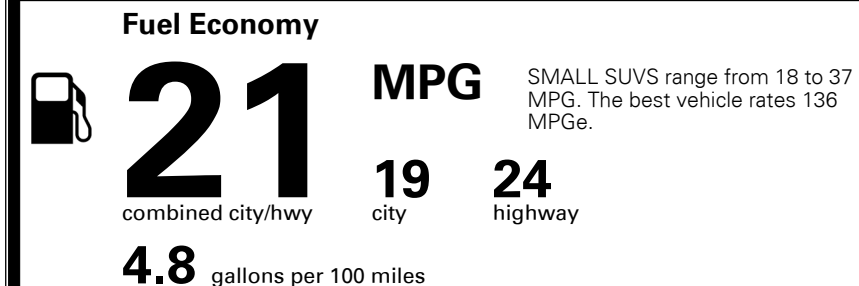

EPA DOT Fuel Economy and Environment

Gasoline Vehicle

You spend $2,000 more in fuel costs over 5 years
compared to the average new vehicle.

Annual fuel cost $1,800