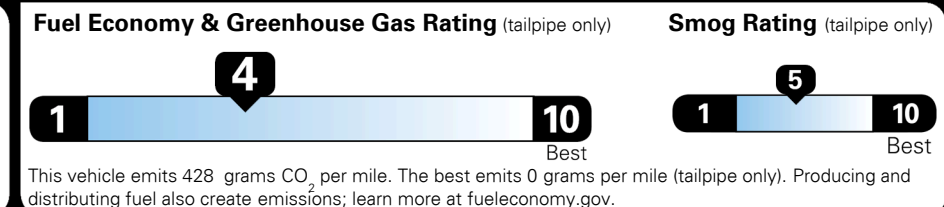

\$155.00  
 \$425.00  
 \$395.00

MSRP INCLUDING OPTIONS

\$ 35,465.00

INLAND FREIGHT AND HANDLING

\$ 1,045.00

**TOTAL MANUFACTURER'S SUGGESTED RETAIL PRICE ▶**

**\$ 36,510.00**

TOTAL ADDITIONAL WEIGHT: 60.5

**EPA DOT Fuel Economy and Environment**

**Gasoline Vehicle**

**You spend \$2,000 more in fuel costs over 5 years**  
 compared to the average new vehicle.

**Annual fuel cost \$1,800**

Actual results will vary for many reasons, including driving conditions and how you drive and maintain your vehicle. The average new vehicle gets 27 MPG and costs \$7,000 to fuel over 5 years. Cost estimates are based on 15,000 miles per year at \$ 2.55 per gallon. MPGe is miles per gasoline gallon equivalent. Vehicle emissions are a significant cause of climate change and smog.