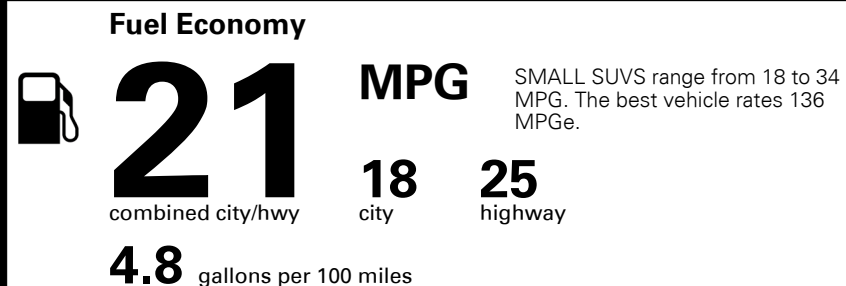

EPA DOT Fuel Economy and Environment

Gasoline Vehicle

You spend $1,750 more in fuel costs over 5 years compared to the average new vehicle.

Annual fuel cost $1,700