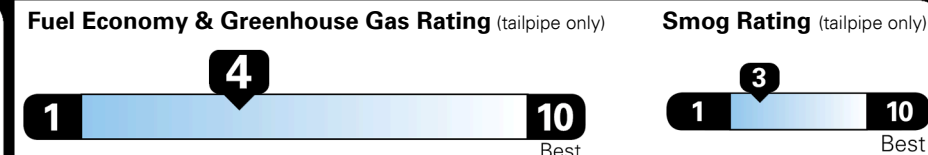

This vehicle emits 434 grams CO₂ per mile. The best emits 0 grams per mile (tailpipe only). Producing and distributing fuel also create emissions; learn more at fueleconomy.gov.

Actual results will vary for many reasons, including driving conditions and how you drive and maintain your vehicle. The average new vehicle gets 27 MPG and costs $6,750 to fuel over 5 years. Cost estimates are based on 15,000 miles per year at $ 2.40 per gallon. MPGe is miles per gasoline gallon equivalent. Vehicle emissions are a significant cause of climate change and smog.

fueleconomy.gov

Calculate personalized estimates and compare vehicles

GOVERNMENT 5-STAR SAFETY RATINGS

Overall Vehicle Score ★★★★★

Based on the combined rating of frontal, side and rollover. Should ONLY be compared to other vehicles of similar size and weight.

Frontal Driver ★★★★★

Crash Passenger ★★★★★

Based on the risk of injury in a frontal impact. Should ONLY be compared to other vehicles of similar size and weight.

Side Front seat ★★★★★

Crash Rear seat ★★★★★

Star ratings based on the risk of injury in a side impact.

Rollover ★★★★★

Star ratings based on the risk of rollover in a single-vehicle crash.

Star ratings range from 1 to 5 stars (★★★★★) with 5 being the highest.

Source: National Highway Traffic Safety Administration (NHTSA).

www.safercar.gov or 1-888-327-4236

Manufacturer's suggested retail price includes Manufacturer's recommended pre-delivery service. License and title fees, state and local taxes and other dealer installed options and accessories are not included in the manufacturer's suggested retail price.

PARTS CONTENT INFORMATION

FOR VEHICLES IN THIS CAR LINE U.S./CANADIAN PARTS CONTENT: 53 %

MAJOR SOURCES OF FOREIGN PARTS: KOREA: 47%

NOTE: PARTS CONTENT DOES NOT INCLUDE FINAL ASSEMBLY, DISTRIBUTION, OR OTHER NON-PARTS COSTS.

FOR THIS VEHICLE FINAL ASSEMBLY POINT: WEST POINT, GA, USA

COUNTRY OF ORIGIN

ENGINE: KOREA

TRANSMISSION: KOREA