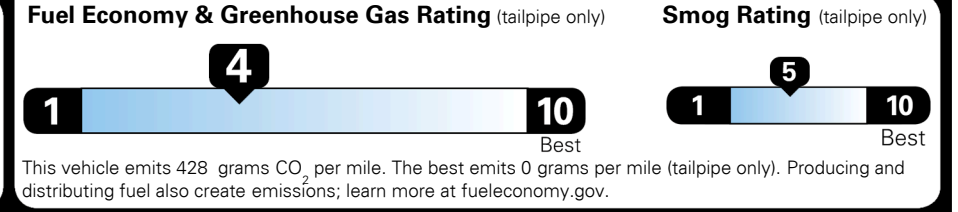

EPA DOT Fuel Economy and Environment

Gasoline Vehicle

Fuel Economy

21 MPG combined city/hwy
19 MPG city
24 MPG highway

4.8 gallons per 100 miles

SMALL SUVs range from 18 to 37 MPG. The best vehicle rates 136 MPGe.

You spend $2,000 more in fuel costs over 5 years compared to the average new vehicle.

Annual fuel cost $1,800