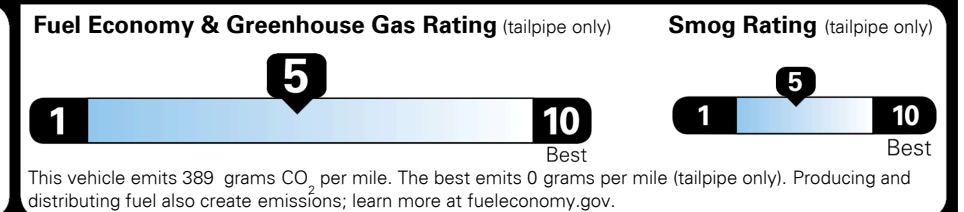

MANUFACTURER'S SUGGESTED RETAIL PRICE ▶

$ 29,290.00

ADDITIONAL INSTALLED EQUIPMENT:
(In addition to or in place of standard features)
Carpeted Floor Mats $155.00
Cargo Net $50.00
Mud Guards $95.00
Wheel Locks $55.00

MSRP INCLUDING OPTIONS $ 29,645.00
INLAND FREIGHT AND HANDLING $ 990.00
TOTAL MANUFACTURER'S SUGGESTED RETAIL PRICE ▶ $ 30,635.00

EPA DOT Fuel Economy and Environment

Fuel Economy
23 MPG
combined city/hwy
21 city
26 highway
4.3 gallons per 100 miles
SMALL SUVs range from 18 to 37 MPG. The best vehicle rates 136 MPGe.

You spend $1,250 more in fuel costs over 5 years
compared to the average new vehicle.

Annual fuel cost $1,650

Actual results will vary for many reasons, including driving conditions and how you drive and maintain your vehicle. The average new vehicle gets 27 MPG and costs $7,000 to fuel over 5 years. Cost estimates are based on 15,000 miles per year at $ 2.55 per gallon. MPGe is miles per gasoline gallon equivalent. Vehicle emissions are a significant cause of climate change and smog.

fueleconomy.gov

Calculate personalized estimates and compare vehicles

GOVERNMENT 5-STAR SAFETY RATINGS

Overall Vehicle Score ★ ★ ★ ★ ★	
Based on the combined rating of frontal, side and rollover. Should ONLY be compared to other vehicles of similar size and weight.	
Frontal Crash	Driver ★ ★ ★ ★ ★
	Passenger ★ ★ ★ ★ ★
Based on the risk of injury in a frontal impact. Should ONLY be compared to other vehicles of similar size and weight.	
Side Crash	Front seat ★ ★ ★ ★ ★
	Rear seat ★ ★ ★ ★ ★
Star ratings based on the risk of injury in a side impact.	
Rollover	★ ★ ★ ★ ★
Star ratings based on the risk of rollover in a single-vehicle crash.	

Star ratings range from 1 to 5 stars (★★★★★) with 5 being the highest. Source: National Highway Traffic Safety Administration (NHTSA). www.safercar.gov or 1-888-327-4236

Manufacturer's suggested retail price includes Manufacturer's recommended pre-delivery service. License and title fees, state and local taxes and other dealer installed options and accessories are not included in the manufacturer's suggested retail price.

PARTS CONTENT INFORMATION

FOR VEHICLES IN THIS CAR LINE U.S./CANADIAN PARTS CONTENT: 60 %

MAJOR SOURCES OF FOREIGN PARTS: KOREA: 40%

NOTE: PARTS CONTENT DOES NOT INCLUDE FINAL ASSEMBLY, DISTRIBUTION, OR OTHER NON-PARTS COSTS.

FOR THIS VEHICLE FINAL ASSEMBLY POINT: WEST POINT, GA, USA

COUNTRY OF ORIGIN ENGINE: USA
TRANSMISSION: USA

TOTAL ADDITIONAL WEIGHT: 10.4