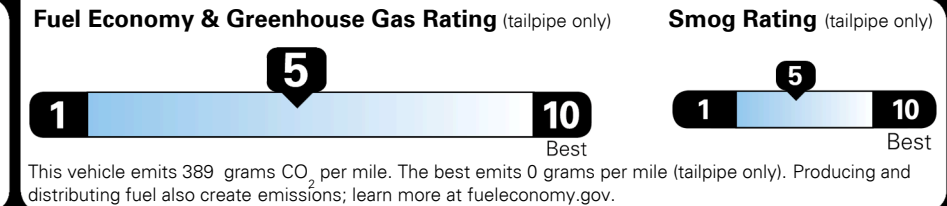

EPA DOT Fuel Economy and Environment

Gasoline Vehicle

Fuel Economy
23 MPG
combined city/hwy
21 city
26 highway
4.3 gallons per 100 miles

SMALL SUVs range from 18 to 37 MPG. The best vehicle rates 136 MPGe.

You spend $1,250 more in fuel costs over 5 years
compared to the average new vehicle.

Annual fuel cost $1,650