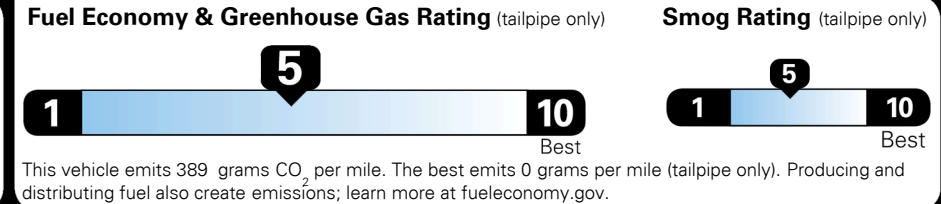

EPA DOT Fuel Economy and Environment

Gasoline Vehicle

Fuel Economy
23 MPG
combined city/hwy
21 city
26 highway
4.3 gallons per 100 miles
SMALL SUVs range from 18 to 37 MPG. The best vehicle rates 136 MPGe.

You spend $1,250 more in fuel costs over 5 years
compared to the average new vehicle.

Annual fuel cost $1,650