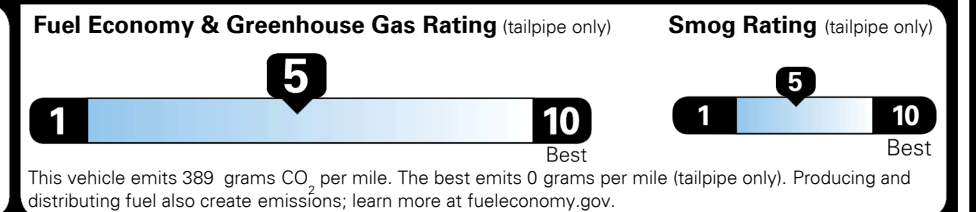

EPA DOT Fuel Economy and Environment

Gasoline Vehicle

Fuel Economy
23 MPG
combined city/hwy
21 city
26 highway
4.3 gallons per 100 miles

SMALL SUVs range from 18 to 37 MPG. The best vehicle rates 136 MPGe.

You spend $1,250 more in fuel costs over 5 years compared to the average new vehicle.

Annual fuel cost $1,650