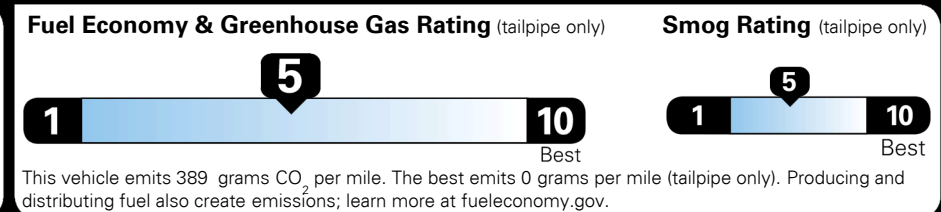

EPA DOT Fuel Economy and Environment

Gasoline Vehicle

Fuel Economy

23 MPG
combined city/hwy

21 MPG
city

26 MPG
highway

4.3 gallons per 100 miles

SMALL SUVs range from 18 to 37 MPG. The best vehicle rates 136 MPGe.

You spend $1,250 more in fuel costs over 5 years
compared to the average new vehicle.

Annual fuel cost $1,650