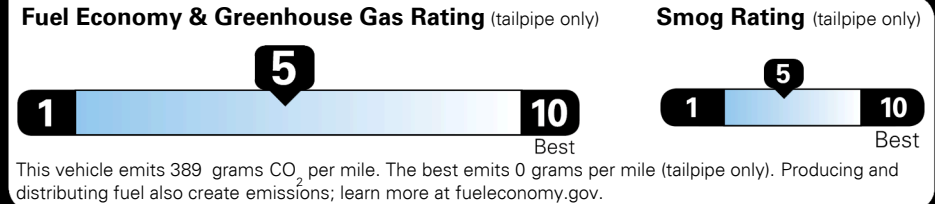

EPA DOT Fuel Economy and Environment

Gasoline Vehicle

Fuel Economy

23 MPG
combined city/hwy

21 MPG
city

26 MPG
highway

4.3 gallons per 100 miles

SMALL SUVs range from 18 to 37 MPG. The best vehicle rates 136 MPGe.

You spend $1,250 more in fuel costs over 5 years
compared to the average new vehicle.

Annual fuel cost $1,650