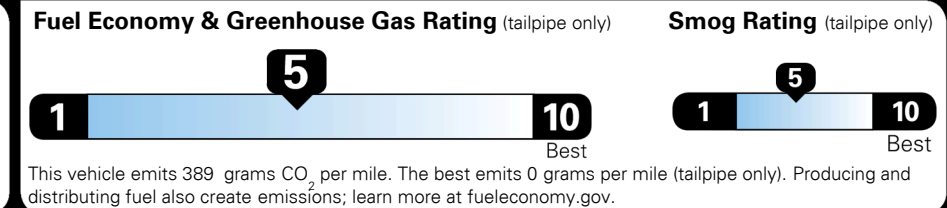

EPA DOT Fuel Economy and Environment

Gasoline Vehicle

Fuel Economy
23 MPG
combined city/hwy
21 city
26 highway
4.3 gallons per 100 miles

SMALL SUVs range from 18 to 37 MPG. The best vehicle rates 136 MPGe.

You spend $1,250 more in fuel costs over 5 years
compared to the average new vehicle.

Annual fuel cost $1,650