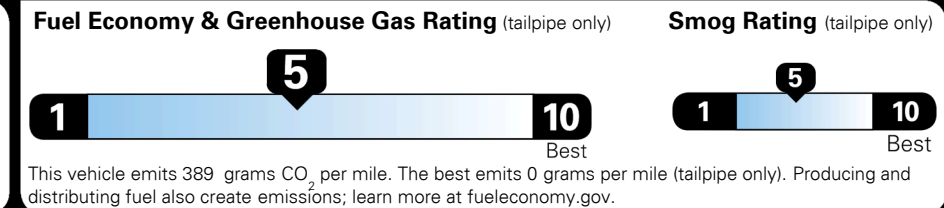

EPA DOT Fuel Economy and Environment

Gasoline Vehicle

Fuel Economy

23 MPG
combined city/hwy

21 MPG
city

26 MPG
highway

4.3 gallons per 100 miles

SMALL SUVs range from 18 to 37 MPG. The best vehicle rates 136 MPGe.

You spend $1,250 more in fuel costs over 5 years
compared to the average new vehicle.

Annual fuel cost $1,650