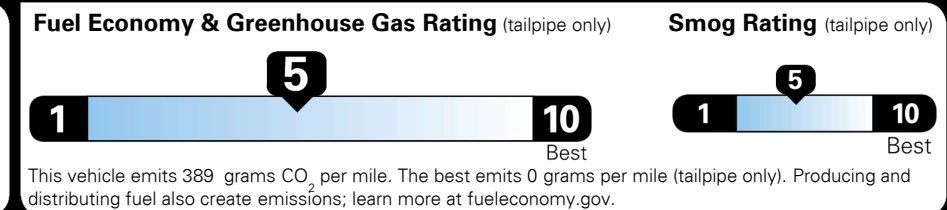

EPA DOT Fuel Economy and Environment

Gasoline Vehicle

Fuel Economy

23 MPG
combined city/hwy

21 MPG
city

26 MPG
highway

4.3 gallons per 100 miles

SMALL SUVs range from 18 to 37 MPG. The best vehicle rates 136 MPGe.

You spend $1,250 more in fuel costs over 5 years
compared to the average new vehicle.

Annual fuel cost $1,650