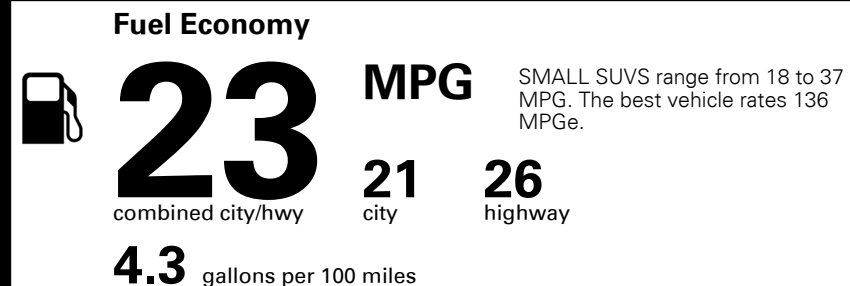

MSRP INCLUDING OPTIONS

\$ 29,550.00

INLAND FREIGHT AND HANDLING

\$ 990.00

TOTAL MANUFACTURER'S SUGGESTED RETAIL PRICE ▶

\$ 30,540.00

EPA DOT Fuel Economy and Environment

Gasoline Vehicle