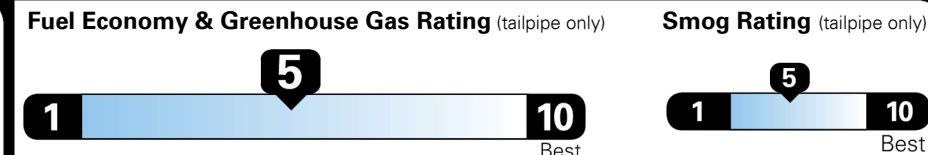

You spend $1,250 more in fuel costs over 5 years compared to the average new vehicle.

Annual fuel cost $1,650

This vehicle emits 389 grams CO₂ per mile. The best emits 0 grams per mile (tailpipe only). Producing and distributing fuel also create emissions; learn more at fueleconomy.gov.

Actual results will vary for many reasons, including driving conditions and how you drive and maintain your vehicle. The average new vehicle gets 27 MPG and costs $7,000 to fuel over 5 years. Cost estimates are based on 15,000 miles per year at $ 2.55 per gallon. MPGe is miles per gasoline gallon equivalent. Vehicle emissions are a significant cause of climate change and smog.

fueleconomy.gov

Calculate personalized estimates and compare vehicles

GOVERNMENT 5-STAR SAFETY RATINGS

Overall Vehicle Score ★ ★ ★ ★ ★

Based on the combined rating of frontal, side and rollover. Should ONLY be compared to other vehicles of similar size and weight.

Frontal Driver ★ ★ ★ ★ ★

Crash Passenger ★ ★ ★ ★ ★

Based on the risk of injury in a frontal impact. Should ONLY be compared to other vehicles of similar size and weight.

Side Front seat ★ ★ ★ ★ ★

Crash Rear seat ★ ★ ★ ★ ★

Star ratings based on the risk of injury in a side impact.

Rollover ★ ★ ★ ★ ★

Star ratings based on the risk of rollover in a single-vehicle crash.

Star ratings range from 1 to 5 stars (★★★★★) with 5 being the highest.

Source: National Highway Traffic Safety Administration (NHTSA).

www.safercar.gov or 1-888-327-4236

Manufacturer's suggested retail price includes Manufacturer's recommended pre-delivery service. License and title fees, state and local taxes and other dealer installed options and accessories are not included in the manufacturer's suggested retail price.

PARTS CONTENT INFORMATION

FOR VEHICLES IN THIS CAR LINE U.S./CANADIAN PARTS CONTENT: 60 %

MAJOR SOURCES OF FOREIGN PARTS: KOREA: 40%

NOTE: PARTS CONTENT DOES NOT INCLUDE FINAL ASSEMBLY, DISTRIBUTION, OR OTHER NON-PARTS COSTS.

FOR THIS VEHICLE FINAL ASSEMBLY POINT: WEST POINT, GA, USA

COUNTRY OF ORIGIN

ENGINE: USA

TRANSMISSION: USA

TOTAL ADDITIONAL WEIGHT: 10.2